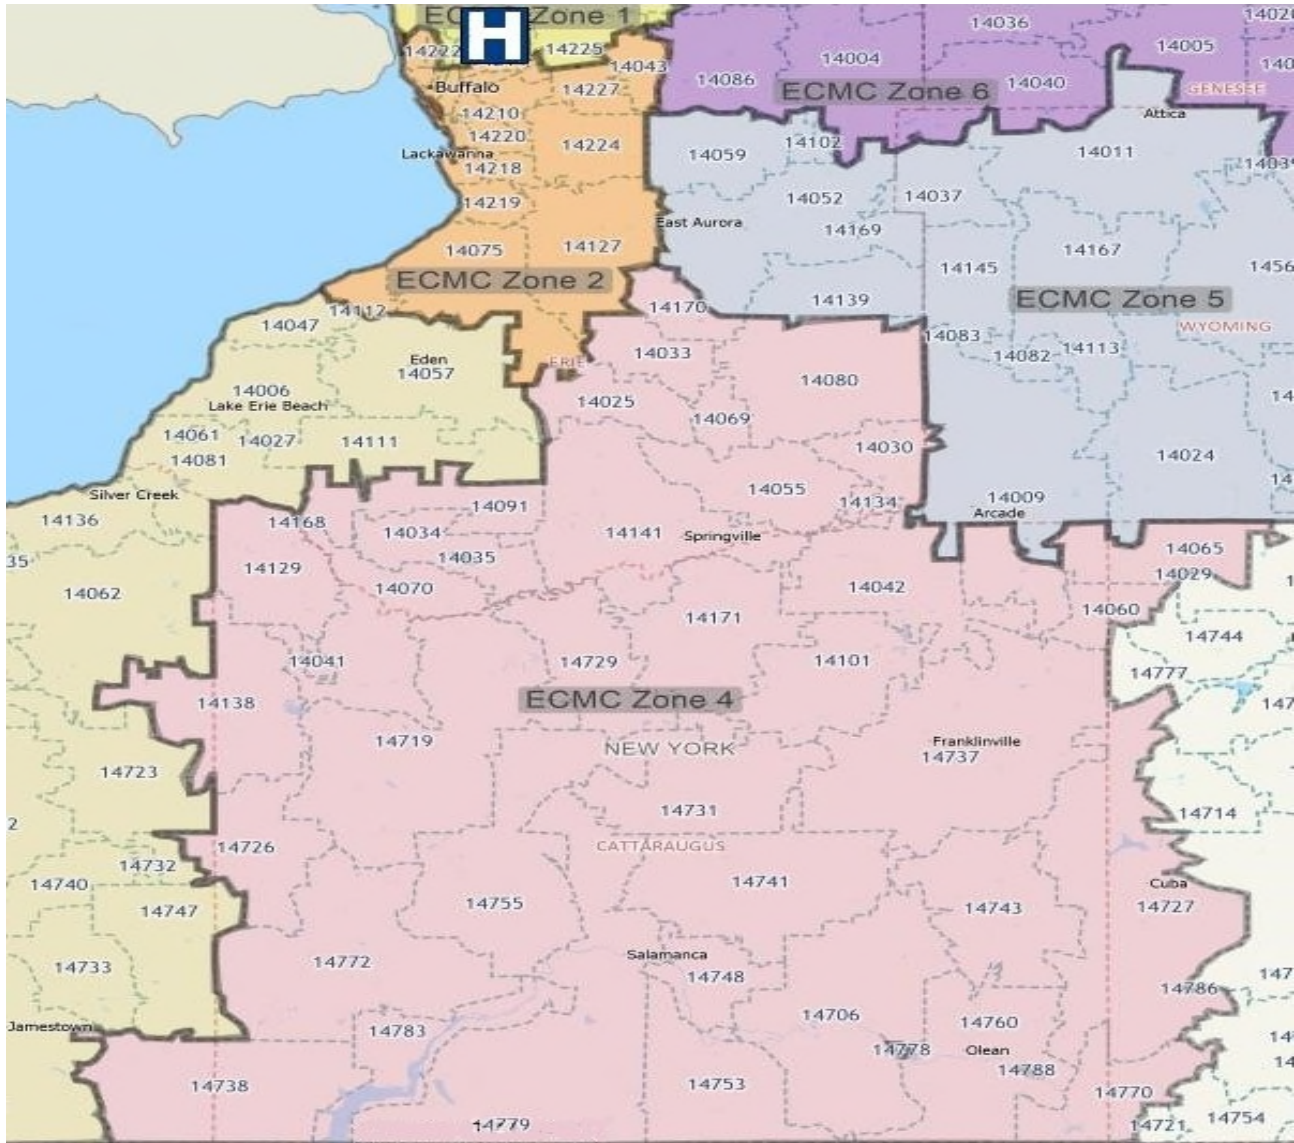

Preferred Provider Opportunity
Erie County Medical Center- Zone 4

Facility Address:	462 Grider St, Buffalo, NY 14215
Mode:	Taxi
Data Range:	January 1-March 31, 2019

All Taxi Transports-Monthly Trip Summary	
Trip Legs	Total Mileage
95	5,539.7

All Taxi Transports-Monthly Trip Detail			
Zip Code	City	Trip Legs	Total Mileage
14760	Olean	35	2,711.4
14042	Delevan	8	348.6
14006	Angola	7	173.9
14727	Cuba	5	395.3
14755	Little Valley	5	313.8
14047	Derby	5	100.2
14070	Gowanda	5	200.7
14057	Eden	4	135.3
14779	Salamanca	4	271.5
14111	North Collins	4	121.6
14737	Franklinville	3	149.5
14719	Cattaraugus	3	149.8
14706	Allegany	3	200.3
14743	Hinsdale	1	94.4
14783	Steamburg	1	77.6
14041	Dayton	1	47.8
14065	Freedom	1	48.0

Facility Address:	462 Grider St, Buffalo, NY 14215
Mode:	Taxi
Data Range:	January 1-March 31, 2019

ECMC-Zone 4 Map

Pickup/Drop-off Zip Codes: 14025, 14030, 14034, 14035, 14041, 14042, 14055, 14060, 14065, 14069, 14070, 14080, 14091, 14101, 14129, 14133, 14134, 14138, 14141, 14158, 14168, 14170, 14171, 14173, 14706, 14719, 14726, 14727, 14729, 14730, 14731, 14737, 14738, 14741, 14743, 14748, 14751, 14753, 14755, 14760, 14766, 14770, 14772, 14778, 14779, 14783 and 14788

Preferred Provider Opportunity
Erie County Medical Center- Zone 4

Service Date	Pick Up Time	Appt. Time	Pick Up	Drop Off	Trip Mileage	Trip Legs
				Total	3,942.9	69

Preferred Provider Opportunity
Erie County Medical Center- Zone 4