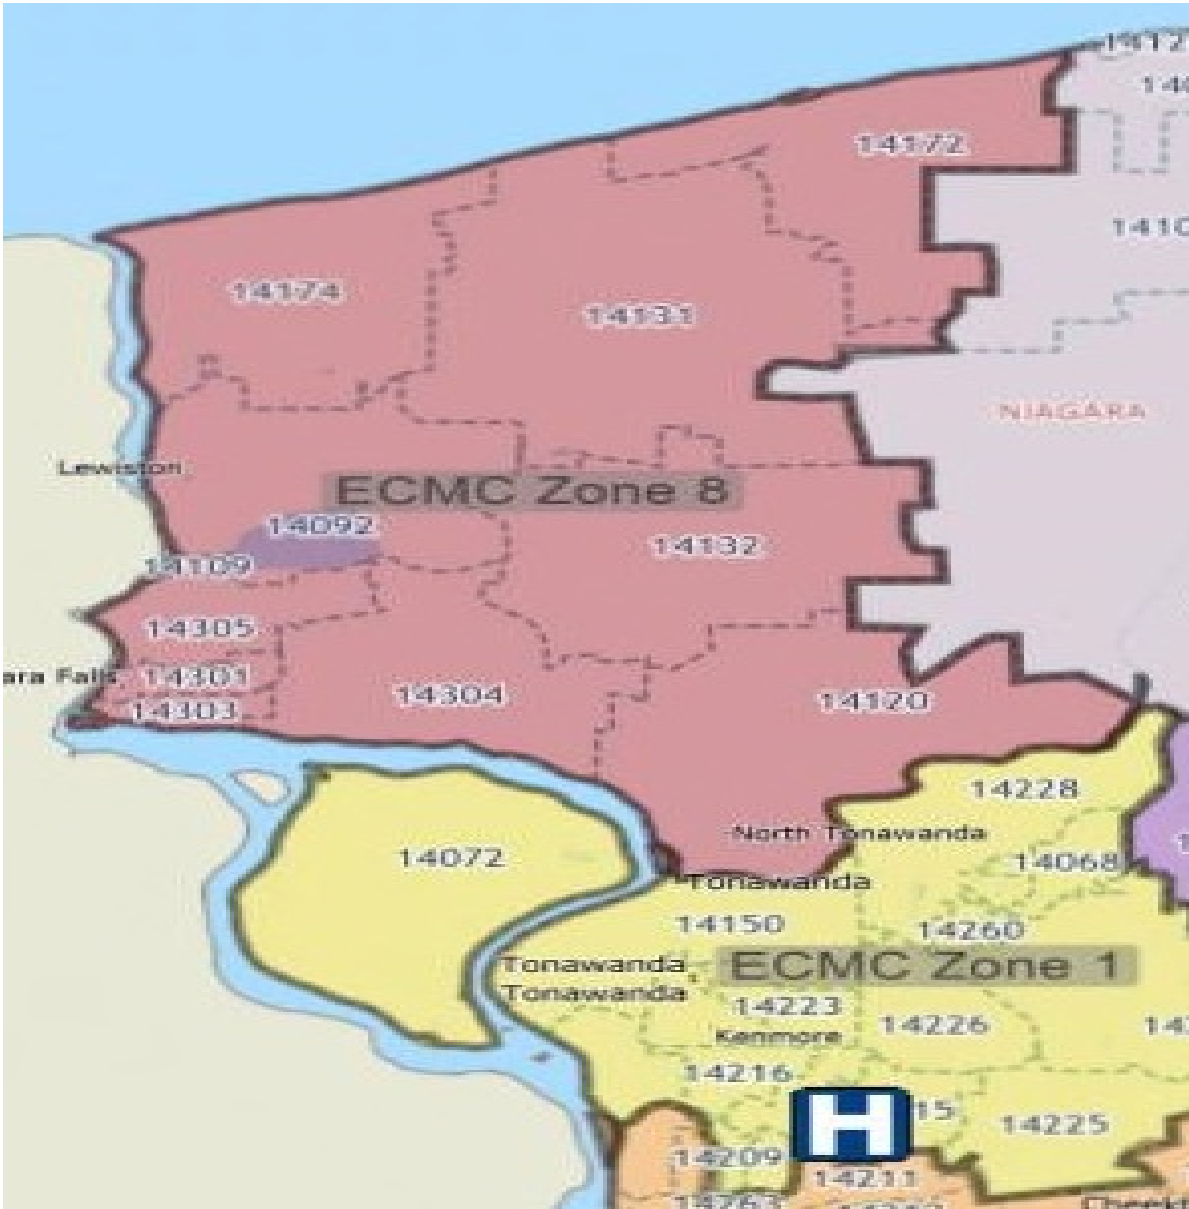

Preferred Provider Opportunity
Erie County Medical Center- Zone 8

Facility Address:	462 Grider St, Buffalo, NY 14215
Mode:	Taxi
Data Range:	January 1-March 31, 2019

All Taxi Transports-Monthly Trip Summary	
Trip Legs	Total Mileage
266	5,588.4

All Taxi Transports-Monthly Trip Detail			
Zip Code	City	Trip Legs	Total Mileage
14301	Niagara Falls	70	1,475.3
14305	Niagara Falls	53	1,215.2
14132	Sanborn	40	891.4
14303	Niagara Falls	38	738.4
14120	North Tonawanda	29	393.4
14304	Niagara Falls	15	271.8
14174	Youngstown	14	427.3
14092	Lewiston	3	70.3
14131	Ransomville	2	49.4
14172	Wilson	2	55.7

Facility Address:	462 Grider St, Buffalo, NY 14215
Mode:	Taxi
Data Range:	January 1-March 31, 2019

ECMC-Zone 8 Map

Pickup/Drop-off Zip Codes: 14092, 14109, 14120, 14131, 14132, 14172, 14174, 14301, 14303, 14304 and 14305