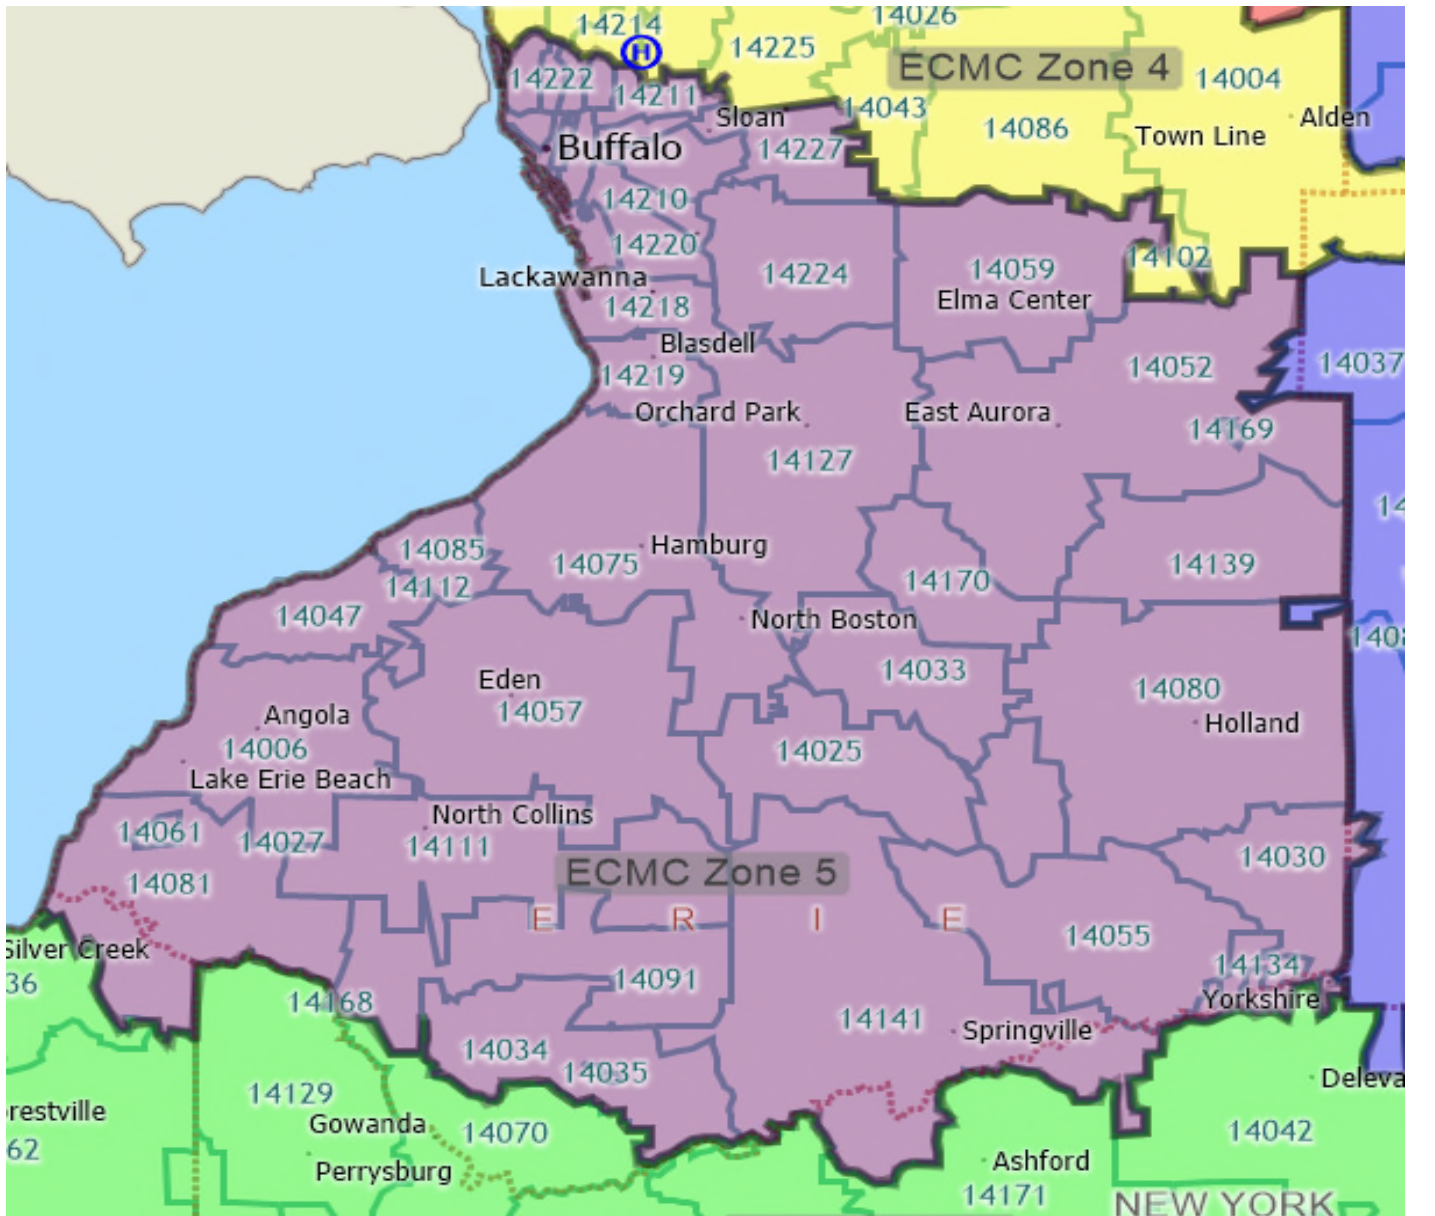

Facility Address:	462 Grider St, Buffalo, NY 14215
Mode:	Ambulette
Data Range:	April 1-June 30, 2019

Erie County Medical Center-Zone 5 Map

Pickup/Drop-off Zip Codes:

14006, 14025, 14027, 14030, 14033, 14034, 14035, 14047, 14052, 14055, 14057, 14059, 14061, 14069, 14075, 14080, 14081, 14091, 14111, 14112, 14127, 14134, 14139, 14141, 14169, 14170, 14173, 14203, 14204, 14210, 14218, 14220, 14224, 14263