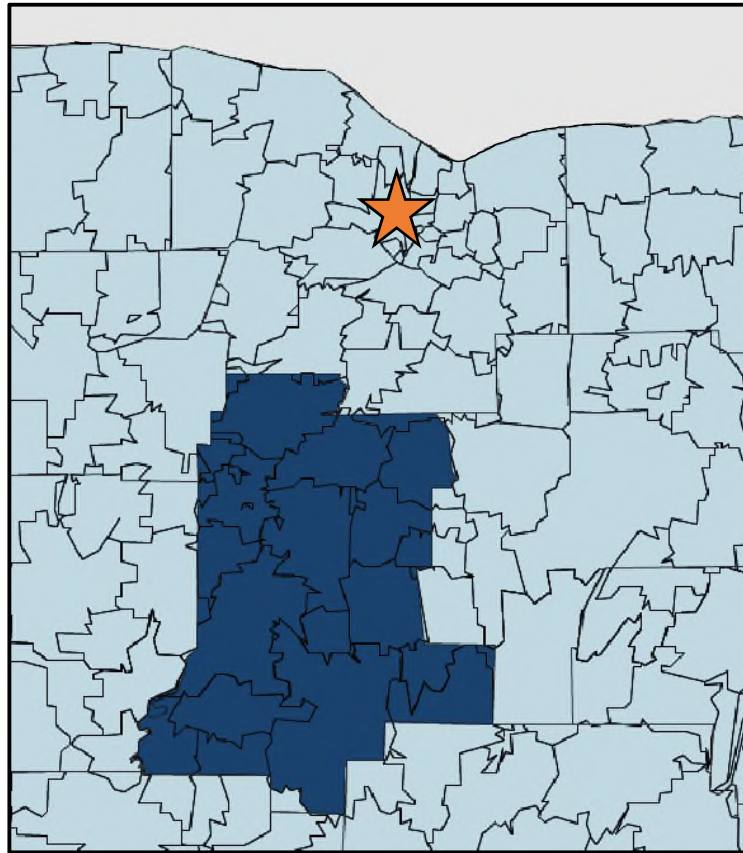

Preferred Provider Opportunity
Pathways Rochester (Zone 6)

Facility Address:	435 E Henrietta Road, Rochester, NY 14620
Mode:	Taxi
Data Range:	12/1/2018 - 2/28/2019

All Taxi Transports-Monthly Trip Summary	
Trip Legs	Total Mileage
125	3,923.3

All Taxi Transports-Monthly Trip Detail			
Zip Code	City	Trip Legs	Total Mileage
14533	Piffard	59	1,708.3
14020	Batavia	57	2,063.4
14485	Lima	9	151.7

Facility Address:	435 E Henrietta Road, Rochester, NY 14620
Mode:	Taxi
Data Range:	12/1/2018 - 2/28/2019

Pathways Rochester - Zone 6 Map

Pick up/Drop-off Zip Codes: 14414, 14423, 14435, 14437, 14454, 14462, 14466, 14480, 14481, 14485, 14486, 14487, 14488, 14510, 14517, 14533, 14539, 14545, 14556, 14558, 14560, 14592, 14836, 14846