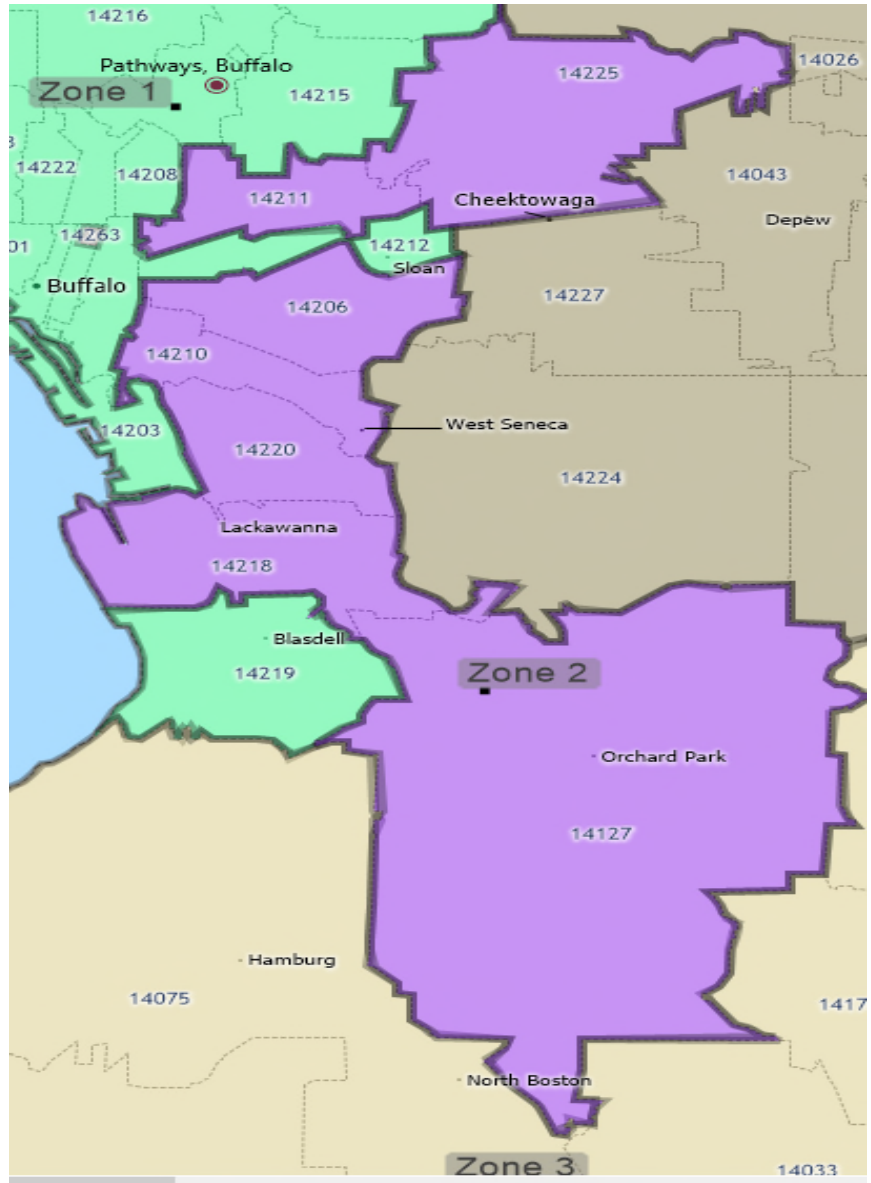

Facility Address:	158 Holden St, Buffalo, NY 14214
Mode:	Taxi
Data Range:	July 1, 2019-September 30, 2019

Pathways, Buffalo-Zone 2 Map

Pickup/Drop-off Zip Codes: 14127, 14206, 14210, 14211, 14218, 14220, 14225