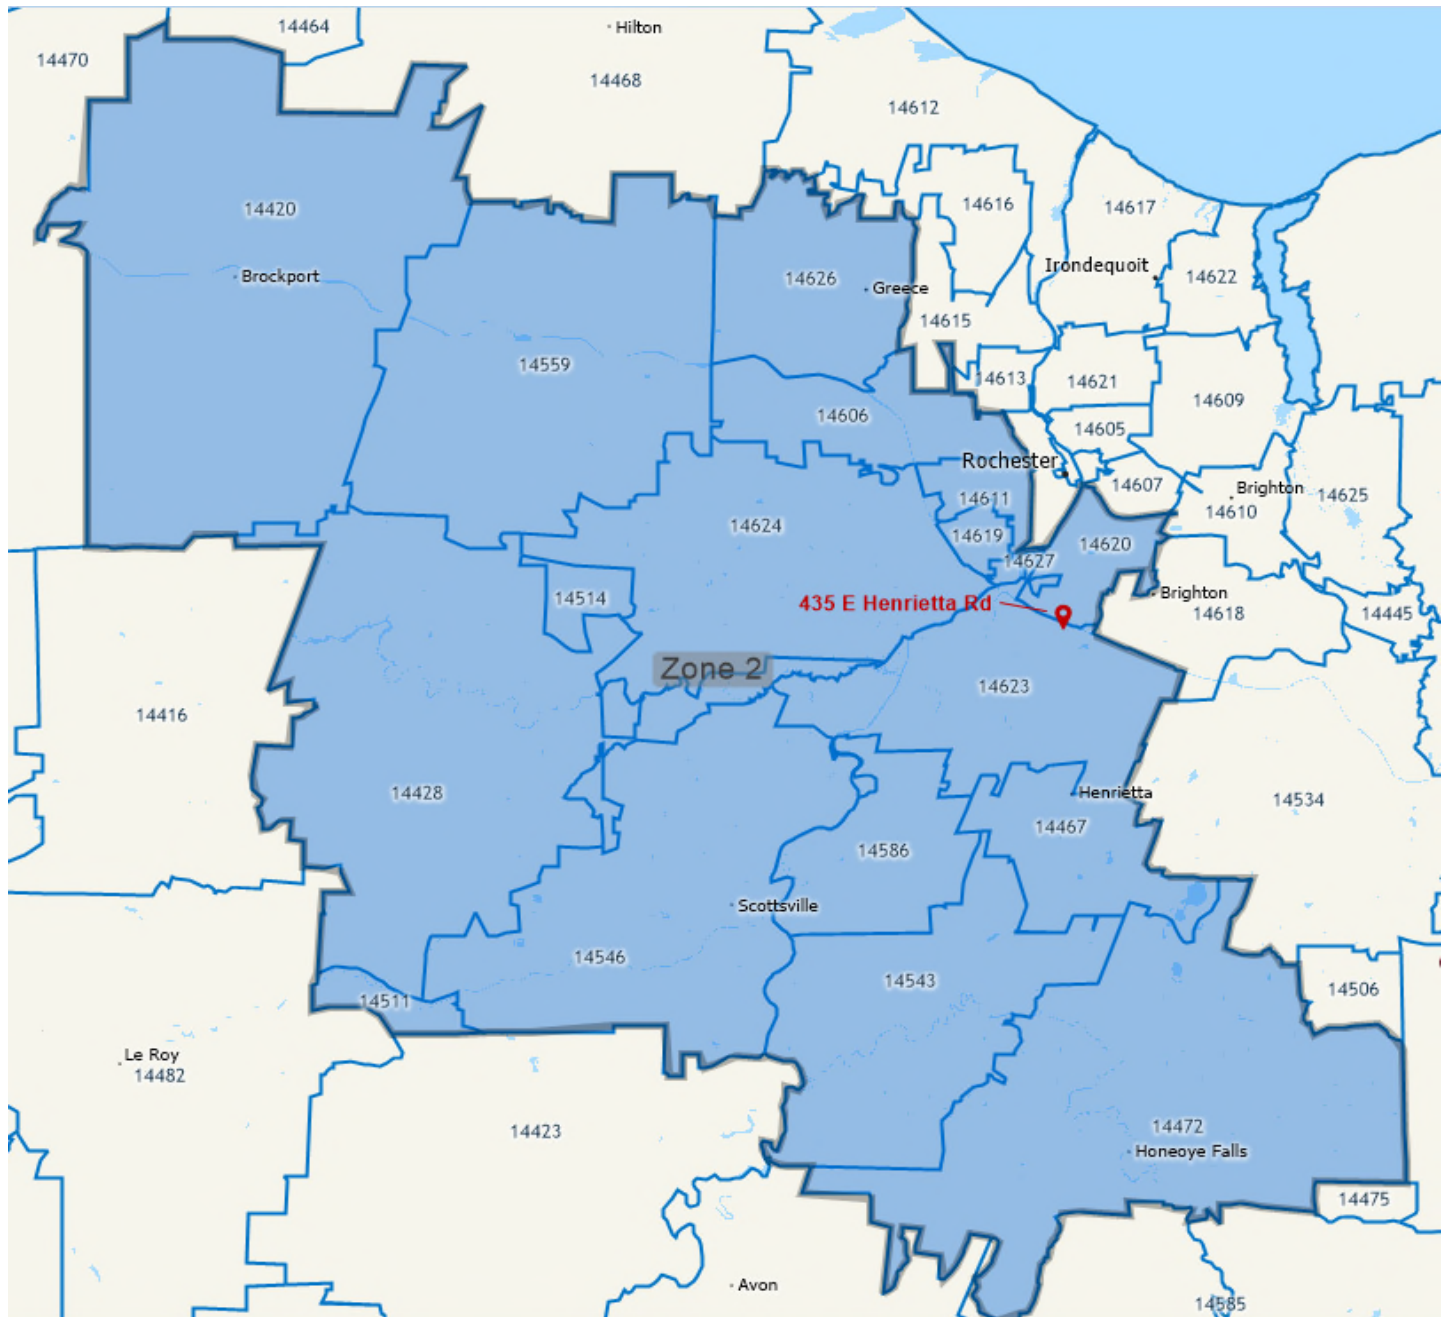

Preferred Provider Opportunity

Pathways: Rochester - Zone 2

<b>Facility Address:</b>	435 E Henrietta Rd, Rochester, NY 14620
<b>Mode:</b>	Taxi
<b>Data Range:</b>	July 1, 2019-September 30, 2019

<u>All Taxi Transports-Monthly Trip Summary</u>	
Trip Legs	Total Mileage
986	8,183.0

<u>All Taxi Transports-Monthly Trip Detail</u>			
Zip Code	City	Trip Legs	Total Mileage
14606	Rochester	297	2,144.1
14611	Rochester	176	919.4
14626	Rochester	173	1,735.4
14619	Rochester	151	699.1
14420	Brockport	111	2,352.0
14620	Rochester	51	173.9
14624	Rochester	18	121.2
14623	Rochester	9	36.3
14642	Rochester	1	1.6

<b>Facility Address:</b>	435 E Henrietta Rd, Rochester, NY 14620
<b>Mode:</b>	Taxi
<b>Data Range:</b>	July 1, 2019-September 30, 2019

**Pathways, Rochester-Zone 2 Map**

**Pickup/Drop-off Zip Codes:** 14606, 14611, 14626, 14619, 14420, 14620, 14624, 14623, 14559, 14627, 14420, 14559, 14642, 14467, 14472, 14543, 14546, 14568, 14428, 14514

Preferred Provider Opportunity

Pathways: Rochester - Zone 2

<b>Facility Address:</b>	<b>435 E Henrietta Rd, Rochester, NY 14620</b>
<b>Mode:</b>	<b>Taxi</b>
<b>Data Range:</b>	<b>July 1, 2019-July 31, 2019</b>