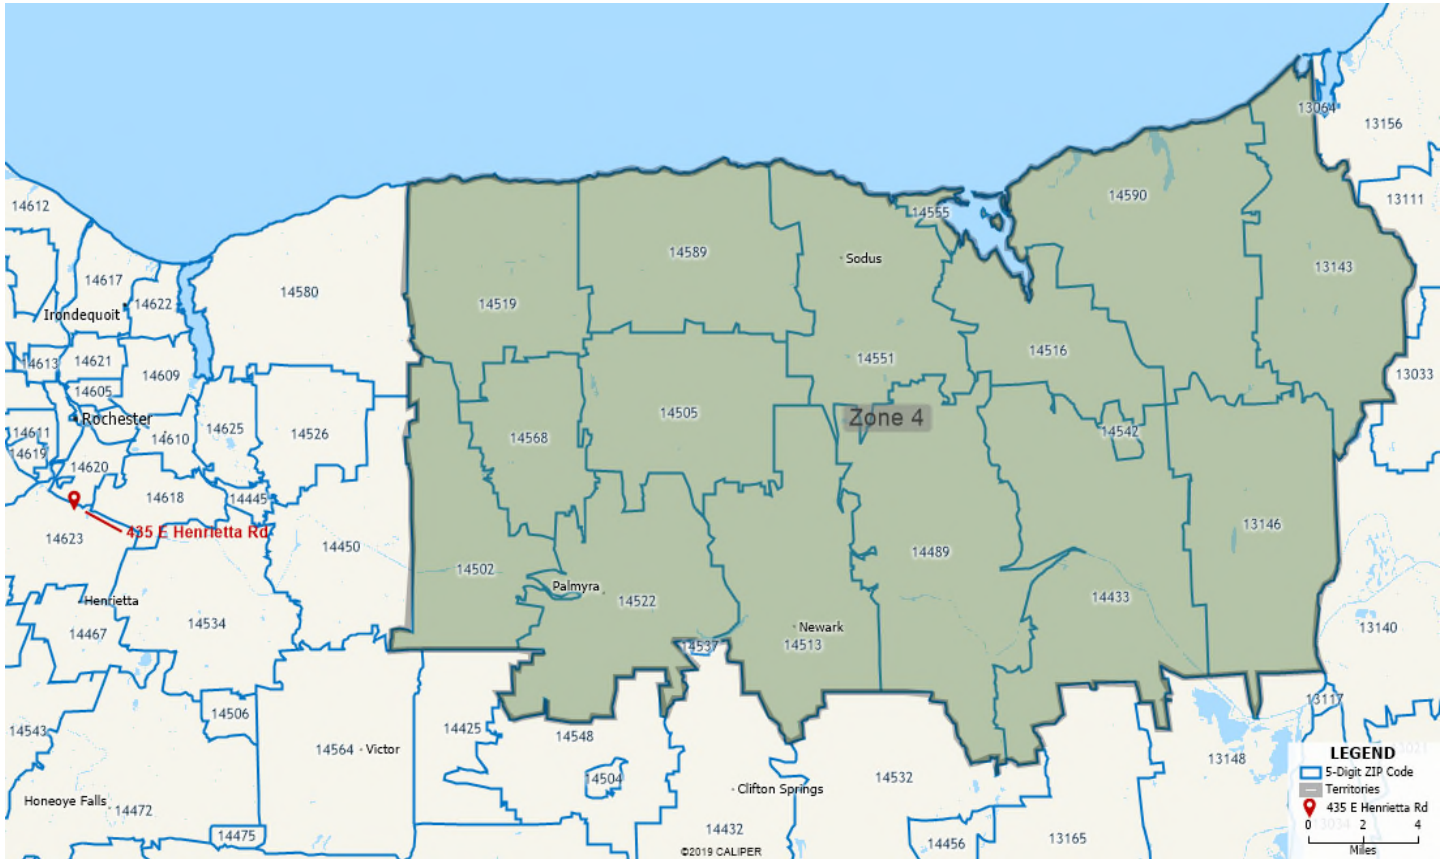

Preferred Provider Opportunity

Pathways: Rochester - Zone 4

Facility Address:	435 E Henrietta Rd, Rochester, NY 14620
Mode:	Taxi
Data Range:	July 1, 2019-September 30, 2019

<u>All Taxi Transports-Monthly Trip Summary</u>	
Trip Legs	Total Mileage
421	18,329.0

<u>All Taxi Transports-Monthly Trip Detail</u>			
Zip Code	City	Trip Legs	Total Mileage
14590	Wolcott	168	8,193.7
14489	Lyons	80	4,008.0
14516	North Rose	61	2,827.5
14513	Newark	45	1,748.8
14502	Macedon	41	828.3
14505	Marion	27	722.7

Facility Address:	435 E Henrietta Rd, Rochester, NY 14620
Mode:	Taxi
Data Range:	July 1, 2019-September 30, 2019

Pathways, Rochester-Zone 4 Map

Pickup/Drop-off Zip Codes: 14502, 14568, 14519, 14589, 14505, 14551, 14516, 14590, 13143, 13146, 14433, 14542, 14489, 14513, 14522