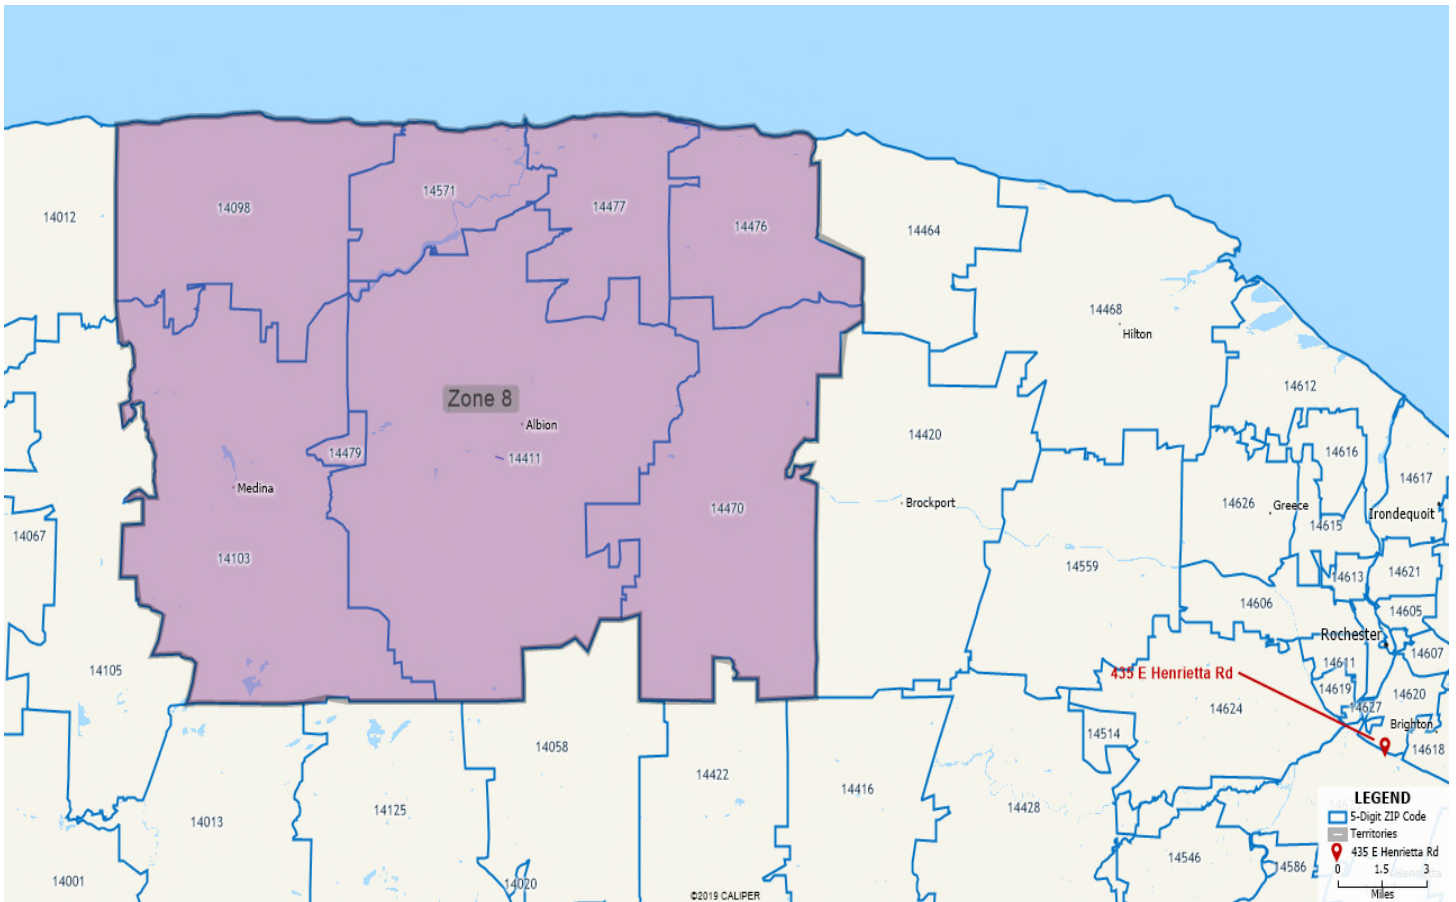

Preferred Provider Opportunity
Pathways: Rochester - Zone 8

Facility Address:	435 E Henrietta Rd, Rochester, NY 14620
Mode:	Taxi
Data Range:	July 1, 2019-September 30, 2019

<u>All Taxi Transports-Monthly Trip Summary</u>	
Trip Legs	Total Mileage
61	2,639.0

<u>All Taxi Transports-Monthly Trip Detail</u>			
Zip Code	City	Trip Legs	Total Mileage
14103	Medina	61	2,639.0

Facility Address:	435 E Henrietta Rd, Rochester, NY 14620
Mode:	Taxi
Data Range:	July 1, 2019-September 30, 2019

Pathways, Rochester-Zone 8 Map

Pickup/Drop-off Zip Codes: 14098, 14571, 14477, 14476, 14470, 14411, 14103, 14479

Preferred Provider Opportunity

Pathways: Rochester - Zone 8

Facility Address:	435 E Henrietta Rd, Rochester, NY 14620
Mode:	Taxi
Data Range:	July 1, 2019-July 31, 2019