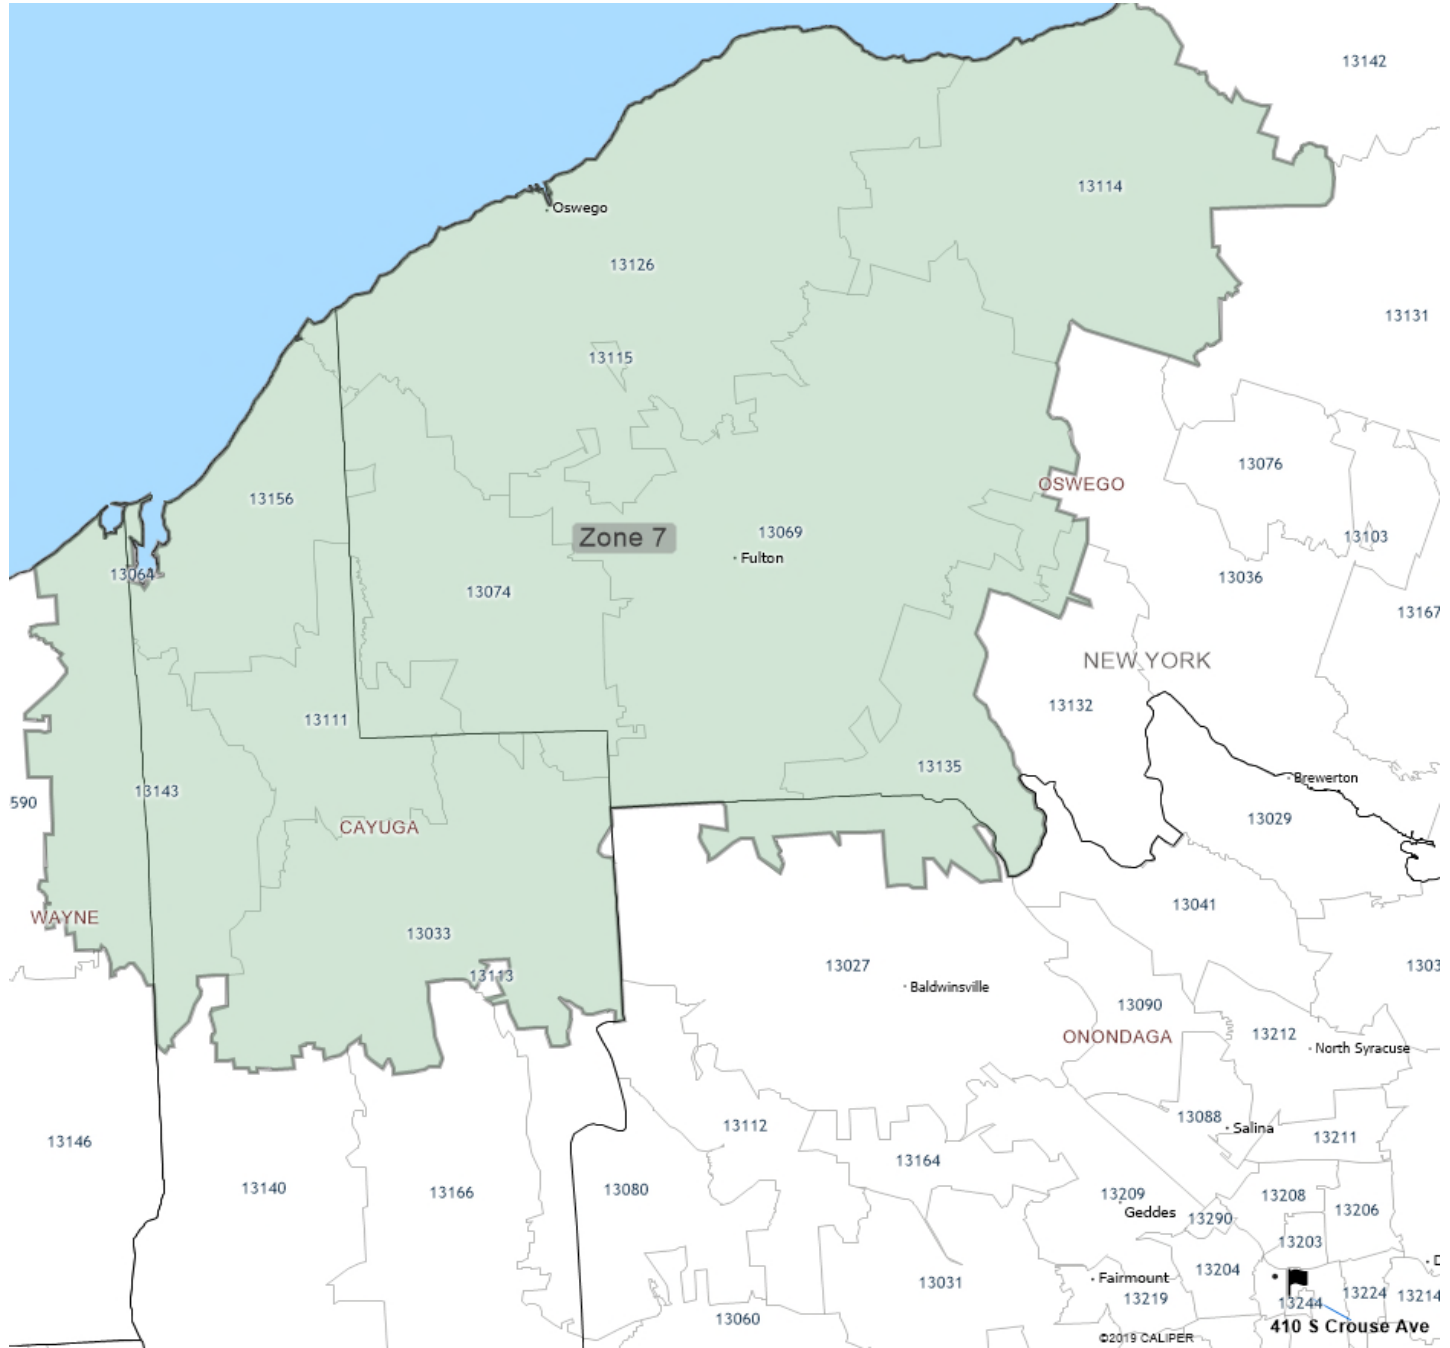

Facility Address:	410 S Crouse Ave, Syracuse, NY 13210
Mode:	Taxi
Data Range:	September-November 2019

All Taxi Transports-Monthly Trip Summary	
Trip Legs	Total Mileage
490	16,533.3

All Taxi Transports-Monthly Trip Detail			
Zip Code	City	Trip Legs	Total Mileage
13069	Fulton	233	6,943
13126	Oswego	118	4,788.4
13114	Mexico	86	3,073.0
13111	Martville	27	1,147.5
13135	Phoenix	26	581.6

Facility Address:	410 S Crouse Ave, Syracuse, NY 13210
Mode:	Taxi
Data Range:	September-November 2019

Crouse Hospital Chemical Dependency-Zone 7 Map

Pickup/Drop-off Zip Codes: 13033, 13069, 13074, 13111, 13114, 13115, 13126, 13135, 13143 and 13156