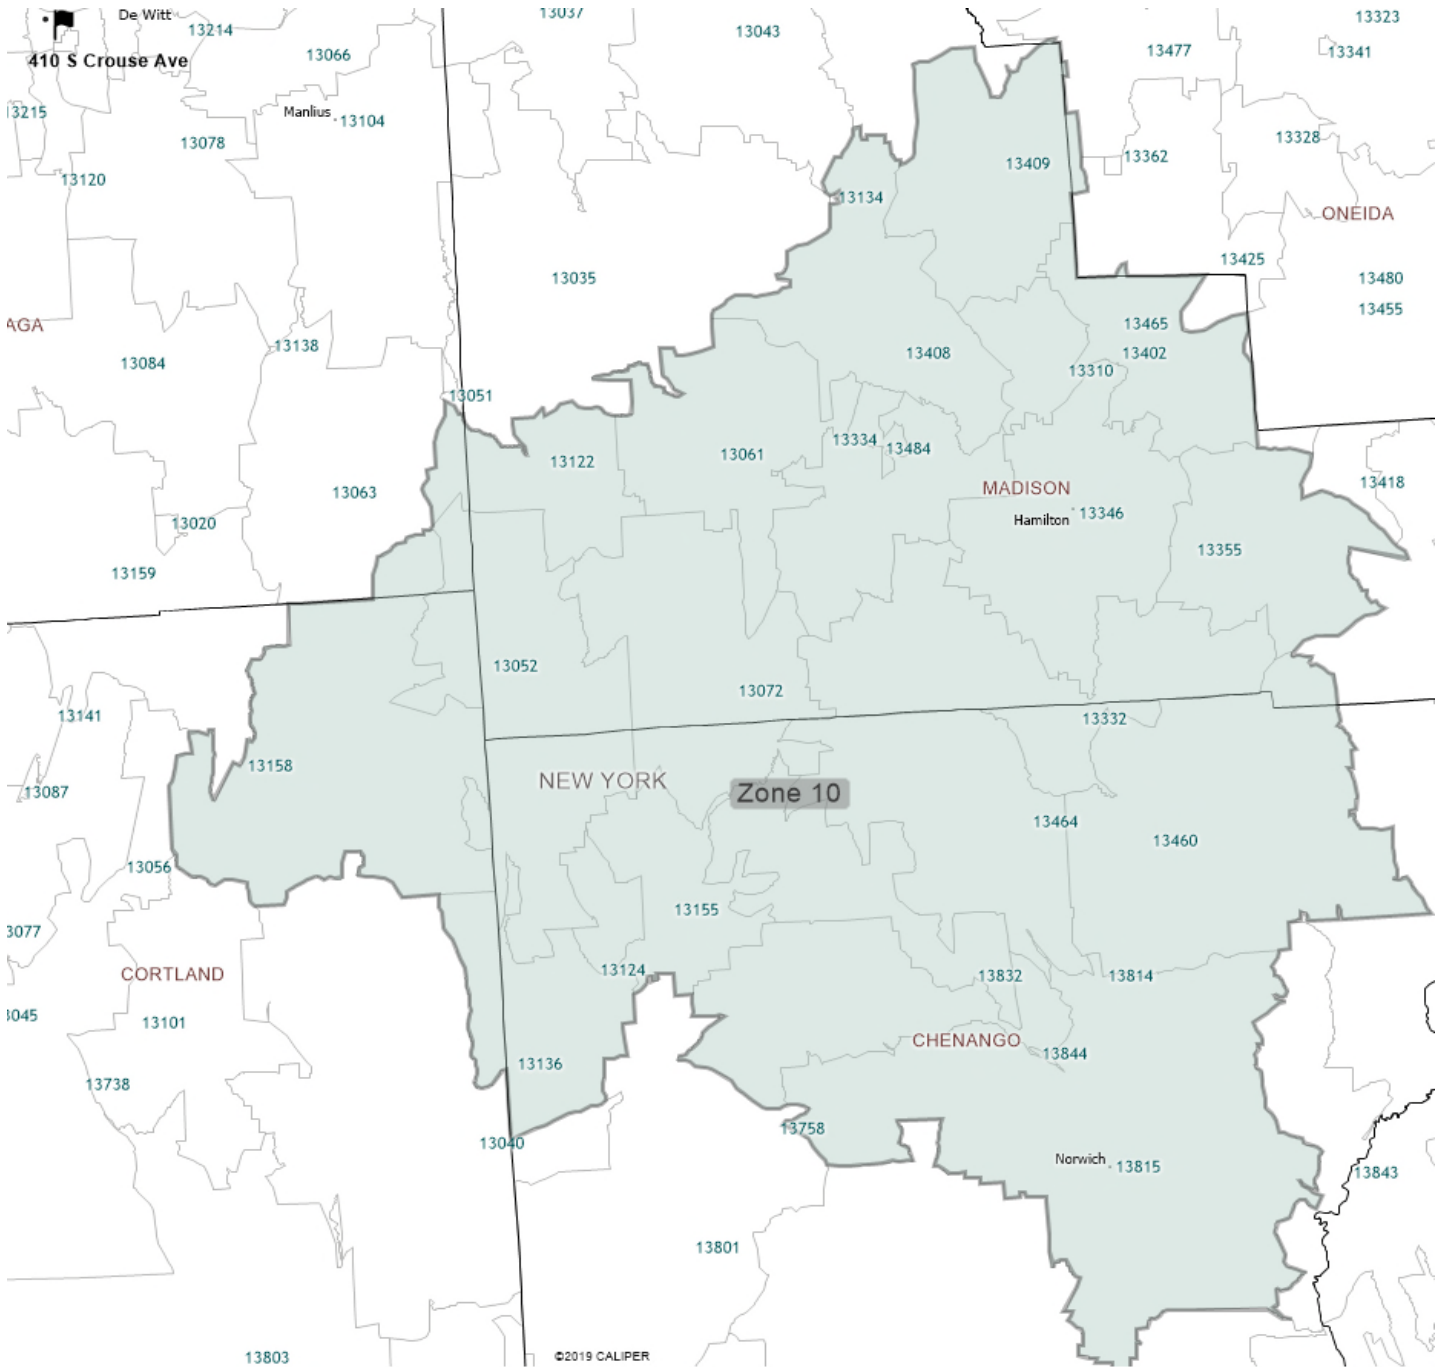

Facility Address:	410 S Crouse Ave, Syracuse, NY 13210
Mode:	Taxi
Data Range:	September-November 2019

All Taxi Transports-Monthly Trip Summary	
Trip Legs	Total Mileage
334	14,522.3

All Taxi Transports-Monthly Trip Detail			
Zip Code	City	Trip Legs	Total Mileage
13136	Pitcher	60	2,645
13815	Norwich	56	3,430.8
13072	Georgetown	54	2,172.5
13346	Hamilton	51	1,897.2
13402	Madison	47	1,701.3
13052	De Ruyter	25	974.3
13409	Munnsville	24	866.3
13460	Sherburne	17	834.7

Facility Address:	410 S Crouse Ave, Syracuse, NY 13210
Mode:	Taxi
Data Range:	September-November 2019

Crouse Hospital Chemical Dependency-Zone 10 Map

Pickup/Drop-off Zip Codes: 13052, 13061, 13072, 13122, 13124, 13136, 13155, 13158, 13310, 13332, 13334, 13346, 13355, 13402, 13408, 13409, 13460, 13464, 13484, 13815, 13832, 13844