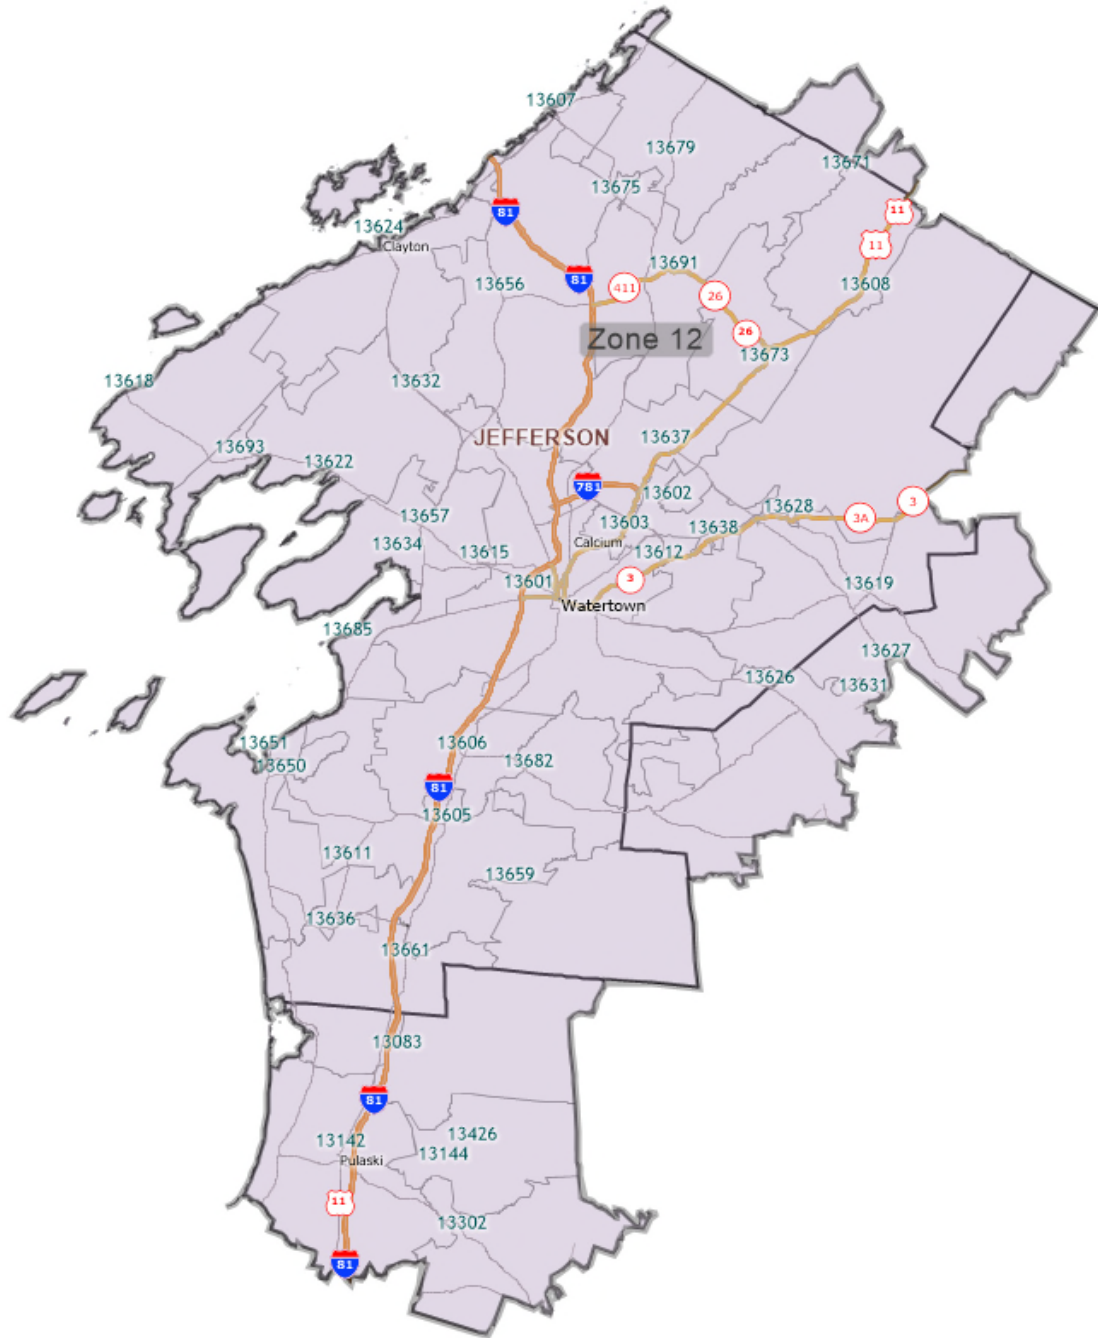

<b>Facility Address:</b>	<b>410 S Crouse Ave, Syracuse, NY 13210</b>
<b>Mode:</b>	<b>Taxi</b>
<b>Data Range:</b>	<b>September-November 2019</b>

<b>All Taxi Transports-Monthly Trip Summary</b>	
<b>Trip Legs</b>	<b>Total Mileage</b>
<b>378</b>	<b>26,731.4</b>

**Preferred Provider Opportunity:**  
Crouse Hospital Chemical Dependency Services-Zone 12

<b>Facility Address:</b>	<b>410 S Crouse Ave, Syracuse, NY 13210</b>
<b>Mode:</b>	<b>Taxi</b>
<b>Data Range:</b>	<b>September-November 2019</b>

**Crouse Hospital Chemical Dependency-Zone 12 Map**

**Pickup/Drop-off Zip Codes:** 13083, 13142, 13144, 13145, 13302, 13601, 13602, 13603, 13605, 13606, 13607, 13608, 13612, 13615, 13616, 13618, 13619, 13622, 13624, 13626, 13628, 13634, 13636, 13637, 13638, 13650, 13651, 13656, 13659, 13661, 13673, 13675, 13679, 13682, 13685, 13691 and 13693

**Preferred Provider Opportunity:**  
Crouse Hospital Chemical Dependency Services-Zone 12

<b>Facility Address:</b>	<b>410 S Crouse Ave, Syracuse, NY 13210</b>
<b>Mode:</b>	<b>Taxi</b>
<b>Data Range:</b>	<b>September 1-30, 2019</b>