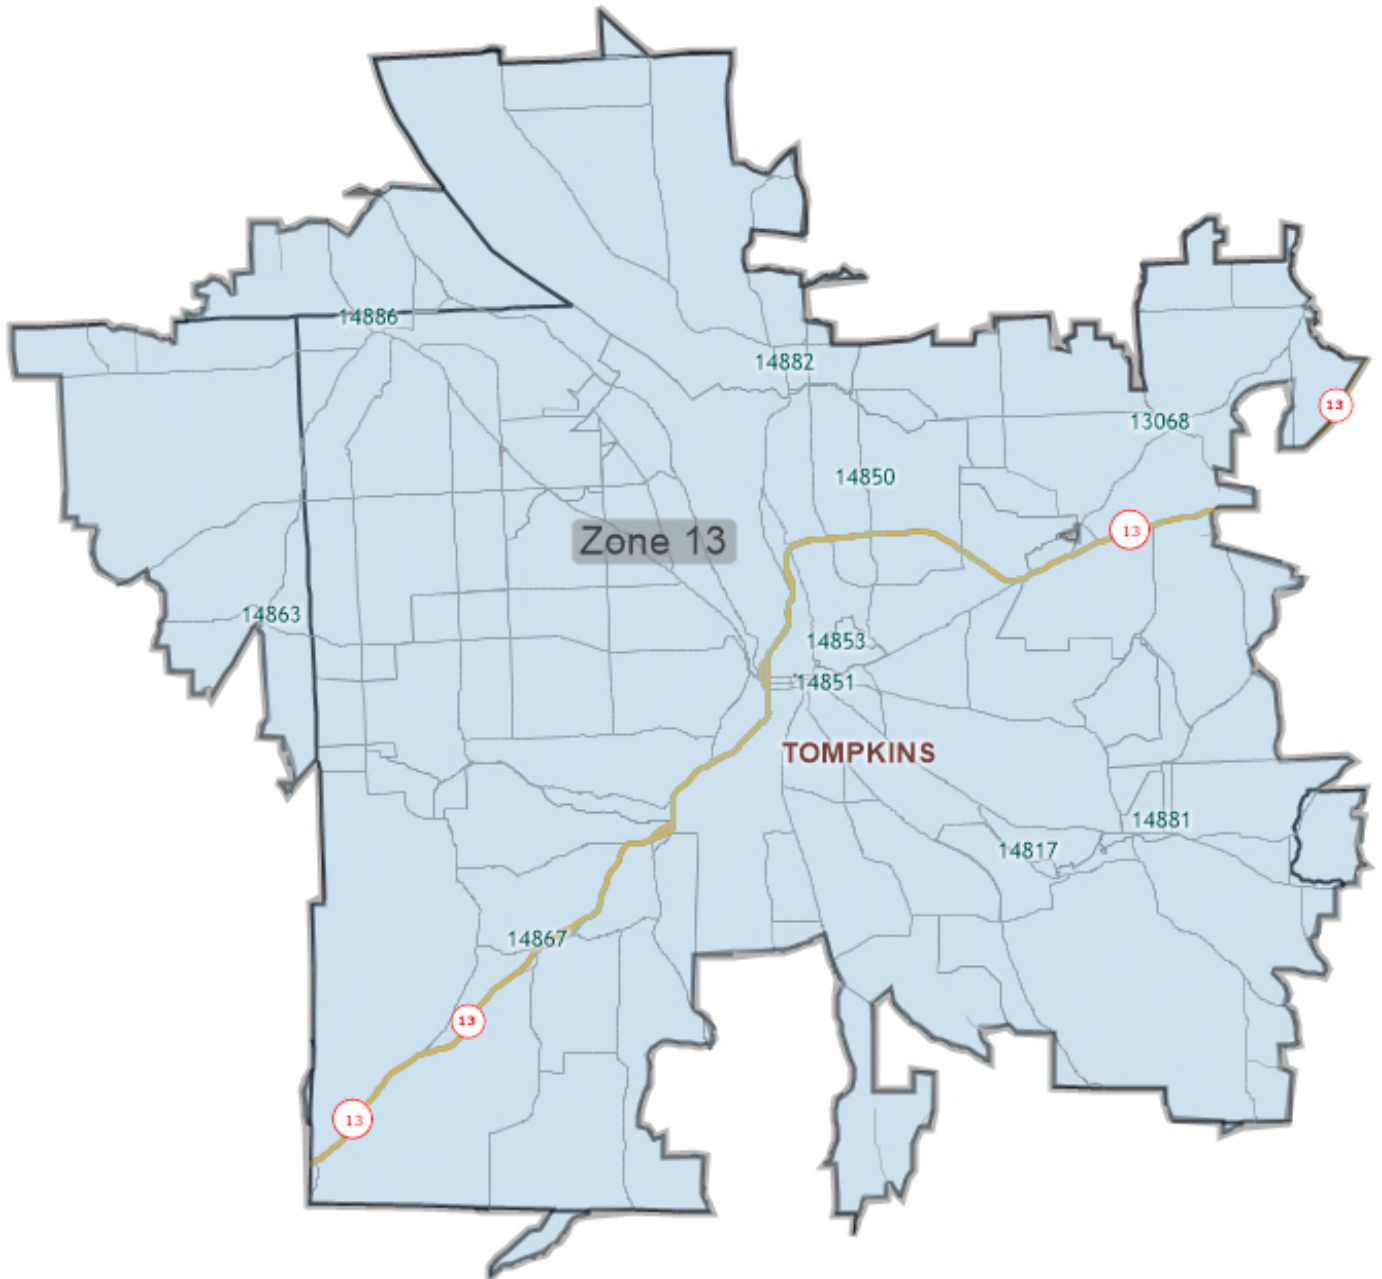

Facility Address:	410 S Crouse Ave, Syracuse, NY 13210
Mode:	Taxi
Data Range:	September-November 2019

All Taxi Transports-Monthly Trip Summary	
Trip Legs	Total Mileage
322	18,476.1

All Taxi Transports-Monthly Trip Detail			
Zip Code	City	Trip Legs	Total Mileage
14850	Ithaca	162	8,896
14886	Trumansburg	107	7,079.1
13068	Freeville	53	2,500.8

Preferred Provider Opportunity:
 Crouse Hospital Chemical Dependency Services-Zone 13

Facility Address:	410 S Crouse Ave, Syracuse, NY 13210
Mode:	Taxi
Data Range:	September-November 2019

Crouse Hospital Chemical Dependency-Zone 13 Map

Pickup/Drop-off Zip Codes: 13068, 14817, 14850, 14853, 14867, 14881, 14882 and 14886

Preferred Provider Opportunity:
Crouse Hospital Chemical Dependency Services-Zone 13

Facility Address:	410 S Crouse Ave, Syracuse, NY 13210
Mode:	Taxi
Data Range:	September 1-30, 2019