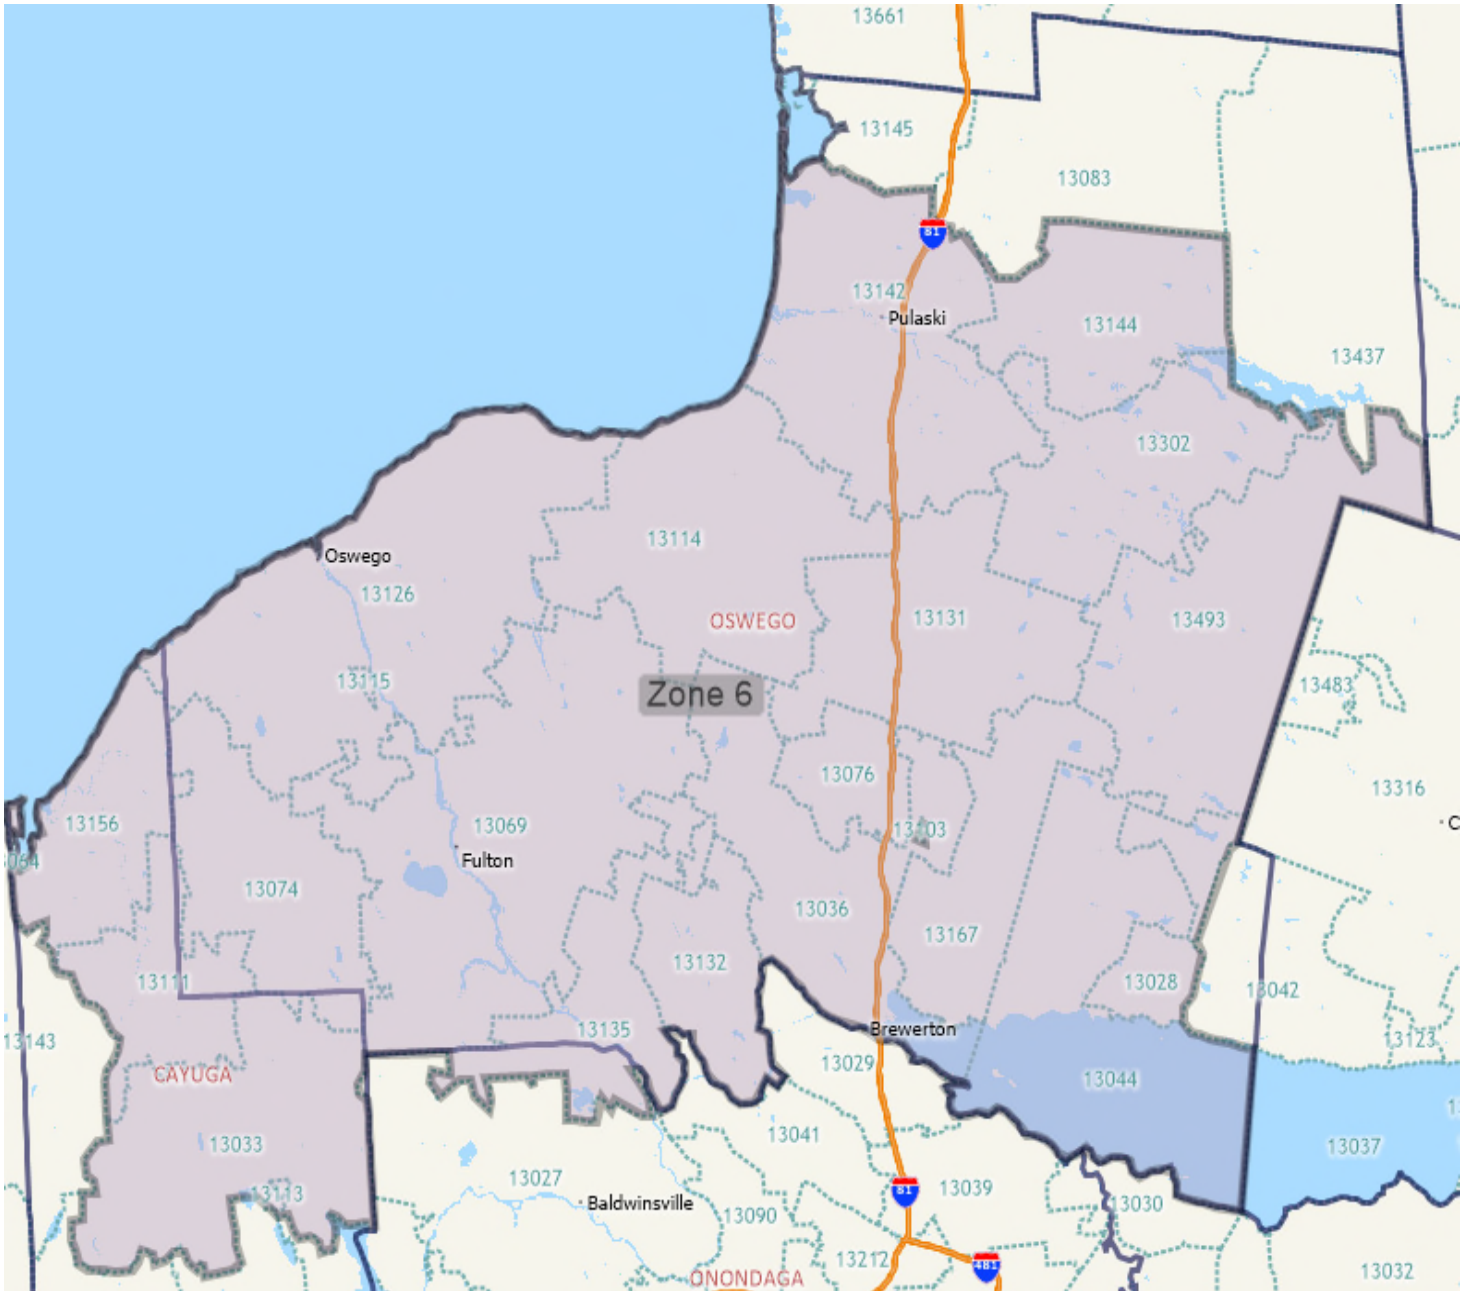

Facility Address:	750 E Adams St, Syracuse, NY, 13210
Mode:	Taxi
Data Range:	October 1-December 31, 2019

<u>All Taxi Transports-Monthly Trip Summary</u>	
Trip Legs	Total Mileage
129	4,079.9

<u>All Taxi Transports-Monthly Trip Detail</u>			
Zip Code	City	Trip Legs	Total Mileage
13069	Fulton	52	1,576.1
13126	Oswego	27	1,107.6
13135	Phoenix	13	278.7
13114	Mexico	6	211.3
13302	Altmar	5	192.3
13132	Pennellville	5	93.3
13033	Cato	4	98.4
13036	Central Square	3	60.2
13074	Hannibal	2	77.2
13142	Pulaski	2	65.0
13131	Parish	2	62.0
13167	West Monroe	2	36.7
13493	Williamstown	1	47.7
13144	Richland	1	45.2
13156	Sterling	1	38.8
13111	Martville	1	35.5
13028	Bernhards Bay	1	29.9
13076	Hastings	1	24.0

Facility Address:	750 E Adams St, Syracuse, NY, 13210
Mode:	Taxi
Data Range:	October 1-December 31, 2019

Upstate University Hospitals Downtown-Zone 6 Map

Pickup/Drop-off Zip Codes: 13028, 13033, 13036, 13044, 13069, 13074, 13076, 13111, 13113, 13114, 13126, 13131, 13132, 13135, 13142, 13144, 13156, 13167, 13302, 13493