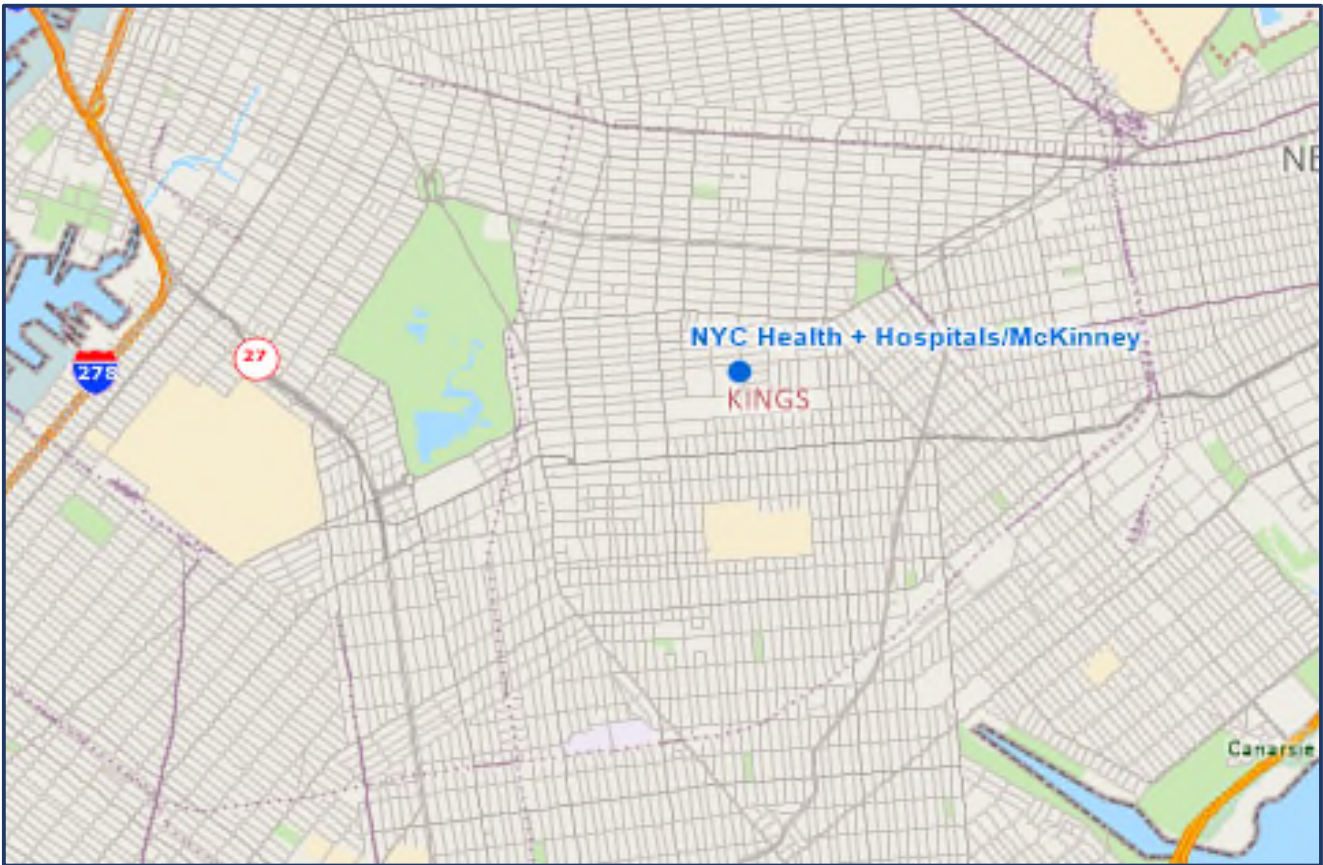

Ambulance Micro-Network 1 Facility Transport Summary

Data Range: June 1-August 31, 2020

					Monthly Averages	
Facility Name	Address	City	State	Zip	Trip Invoices	Mileage
NYC Health + Hospitals/McKinney	594 Albany Ave	Brooklyn	NY	11203	101	207
Total					101	207

Ambulance Micro-Network 1 Map

H+H Gotham & Post-Acute Care
Ambulance Micro-Network 1

Ambulance Micro-Network 1 Trip Summary			
Data Range: June 1-August 31, 2020			
Monthly Averages			
Trip Invoices		Mileage	
101		207	
Ambulance Micro-Network 1 Trip Detail			
Zip Code	City	Trip Invoices	Mileage
11234	Brooklyn	80	74.6
11229	Brooklyn	11	57.8
11216	Brooklyn	2	8.9
11212	Brooklyn	2	3.2
11355	Flushing	1	19.7
10030	New York	1	14.3
11221	Brooklyn	1	13.3
10461	Bronx	1	11.1
10029	New York	1	2.5
10016	New York	1	1.9