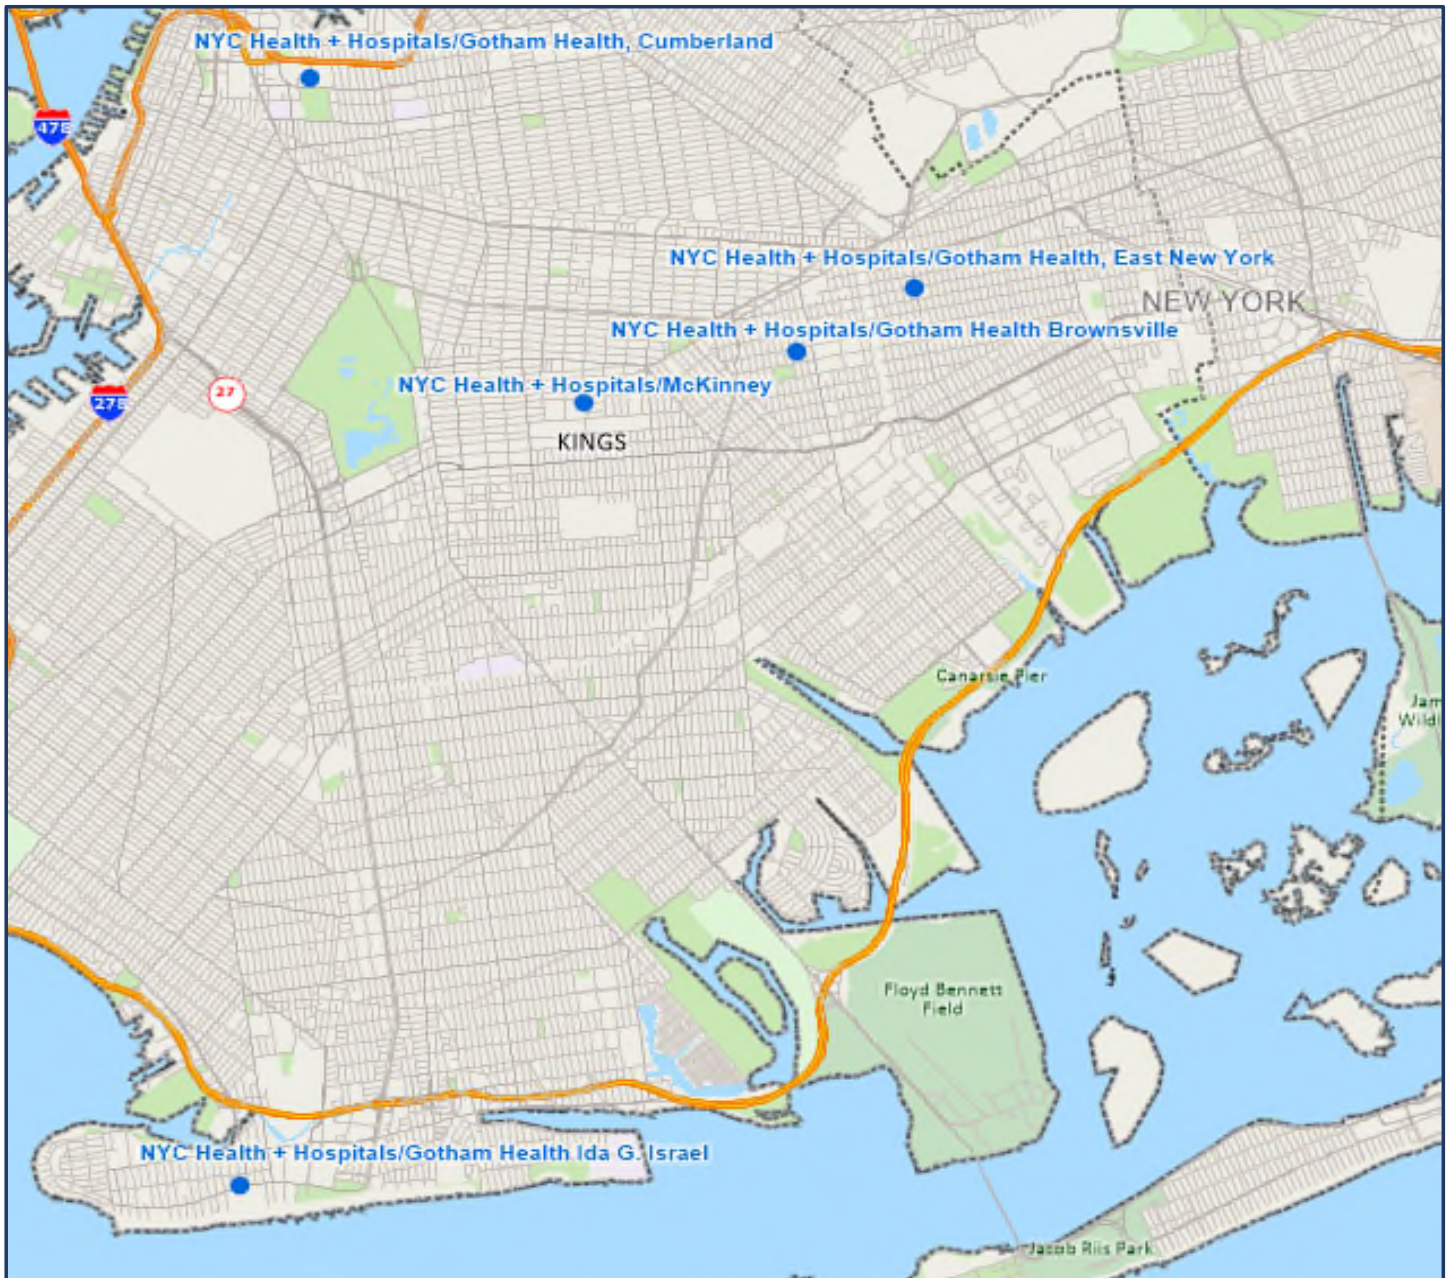

Ambulette Micro-Network 2 Facility Transport Summary

Data Range: June 1-August 31, 2020

Facility Name	Address	City	State	Zip	Monthly Averages	
					Trip Invoices	Mileage
NYC Health + Hospitals/McKinney	594 Albany Ave	Brooklyn	NY	11203	345	826
NYC Health + Hospitals/Gotham Health, Cumberland	100 North Portland Ave	Brooklyn	NY	11205	6	78
NYC Health + Hospitals/Gotham Health Brownsville	259 Bristol St	Brooklyn	NY	11212	3	14
NYC Health + Hospitals/Gotham Health, East New York	2094 Pitkin Ave	Brooklyn	NY	11207	2	13
NYC Health + Hospitals/Gotham Health Ida G. Israel	2925 West 19th St	Brooklyn	NY	11224	1	4
Total					357	935

Ambulette Micro-Network 2 Map

H+H Gotham & Post-Acute Care
Ambulette Micro-Network 2

Ambulette Micro-Network 2 Trip Summary			
Data Range: June 1-August 31, 2020			
Monthly Averages			
Trip Invoices		Mileage	
357		935	
Ambulette Micro-Network 2 Trip Detail			
Zip Code	City	Trip Invoices	Mileage
11203	Brooklyn	157	129.7
11230	Brooklyn	57	215.1
11216	Brooklyn	49	88.8
11226	Brooklyn	38	40.0
10016	New York	23	246.1
11234	Brooklyn	6	25.1
10301	Staten Island	5	73.7
11217	Brooklyn	4	12.6
11249	Brooklyn	3	14.1
10013	New York	3	16.3
11207	Brooklyn	1	0.4
11229	Brooklyn	1	4.9
11210	Brooklyn	1	2.3
11231	Brooklyn	1	4.6
11235	Brooklyn	1	6.2
11224	Brooklyn	1	12.7
11201	Brooklyn	1	4.2
11204	Brooklyn	1	3.5
10128	New York	1	15.0
11209	Brooklyn	1	7.7
11208	Brooklyn	1	4.8
10025	New York	1	7.6