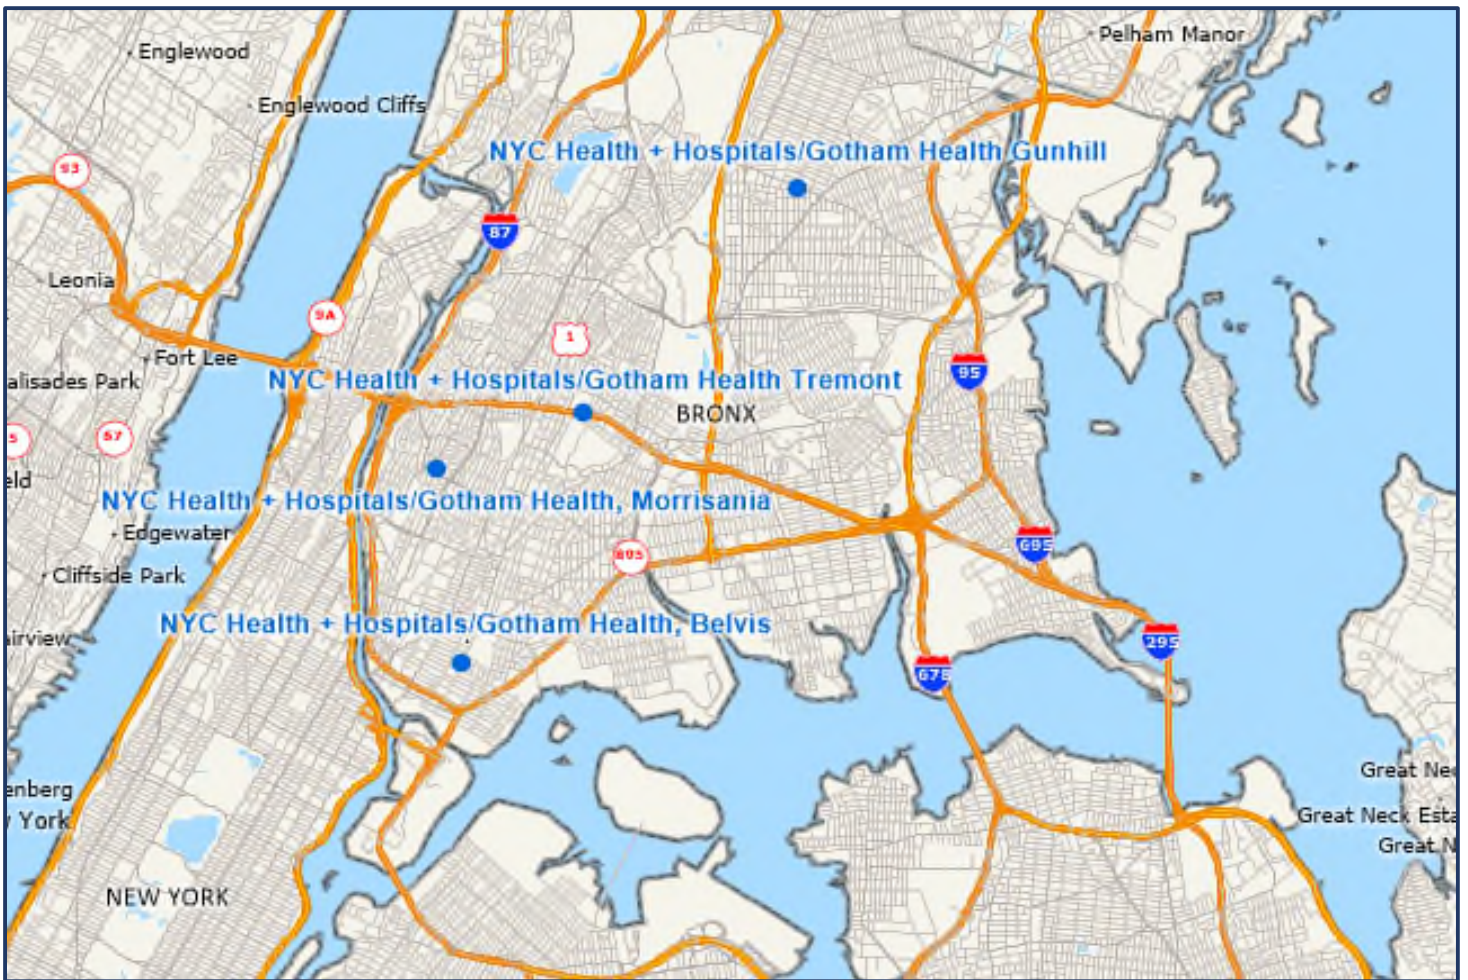

### Taxi/Livery Micro-Network 1 Facility Transport Summary

Data Range: June 1-August 31, 2020

Facility Name	Address	City	State	Zip	Monthly Averages	
					Trip Invoices	Mileage
NYC Health + Hospitals/Gotham Health Gunhill	1012 East Gunhill Road	Bronx	NY	10469	101	2,551
NYC Health + Hospitals/Gotham Health, Morrisania	1225 Gerard Avenue	Bronx	NY	10452	40	872
NYC Health + Hospitals/Gotham Health Tremont	1826 Arthur Avenue	Bronx	NY	10457	19	65
NYC Health + Hospitals/Gotham Health, Belvis	545 East 142nd Street	Bronx	NY	10454	9	17
<b>Total</b>					<b>169</b>	<b>3,505</b>

### Taxi/Livery Micro-Network 1 Map

H+H Gotham & Post-Acute Care  
Taxi/Livery Micro-Network 1

Taxi/Livery Micro-Network 1 Trip Summary			
Data Range: June 1-August 31, 2020			
Monthly Averages			
Trip Invoices		Mileage	
169		3,505	
Taxi/Livery Micro-Network 1 Trip Detail			
Zip Code	City	Trip Invoices	Mileage
11234	Brooklyn	52	1,461.2
10310	Staten Island	36	1,022.4
11691	Far Rockaway	36	832.3
10456	Bronx	13	21.9
10455	Bronx	5	8.7
10460	Bronx	3	9.9
10466	Bronx	3	3.7
10469	Bronx	3	2.9
10475	Bronx	2	17.2
10462	Bronx	2	10.8
10451	Bronx	2	1.9
11422	Rosedale	1	18.9
11233	Brooklyn	1	17.5
10801	New Rochelle	1	13.7
10009	New York	1	12.5
10701	Yonkers	1	10.0
11208	Brooklyn	1	9.0
10002	New York	1	8.8
10023	New York	1	8.1
10034	New York	1	5.4
10454	Bronx	1	2.6
10468	Bronx	1	2.3
10459	Bronx	1	2.2
10452	Bronx	1	0.7