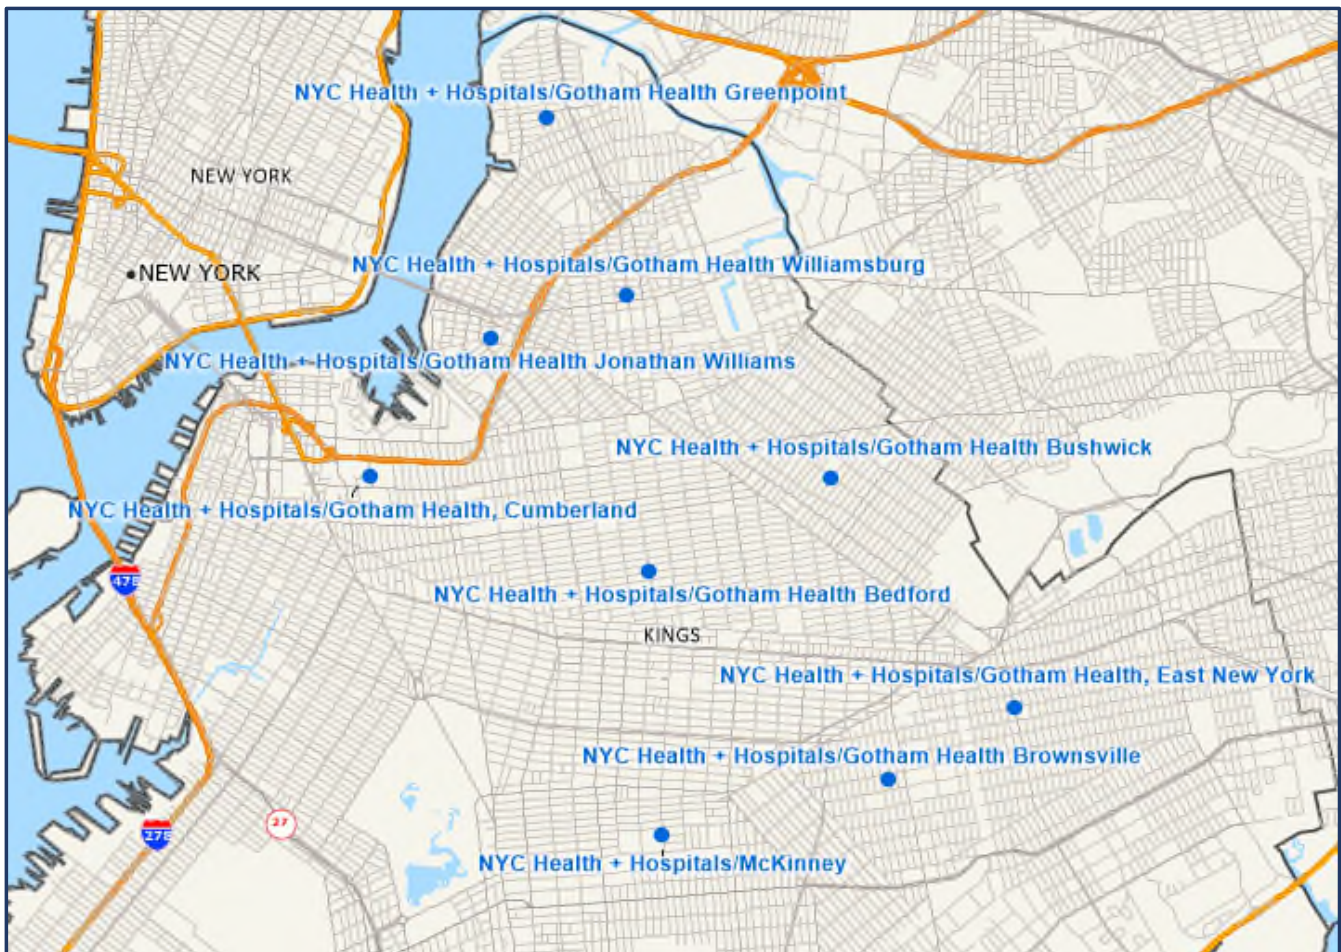

Taxi/Livery Micro-Network 2 Facility Transport Summary

Data Range: June 1-August 31, 2020

Facility Name	Address	City	State	Zip	Monthly Averages	
					Trip Invoices	Mileage
NYC Health + Hospitals/Gotham Health, Cumberland	100 North Portland Ave	Brooklyn	NY	11205	158	1,782
NYC Health + Hospitals/McKinney	594 Albany Ave	Brooklyn	NY	11203	80	1,934
NYC Health + Hospitals/Gotham Health Ida G. Israel	2925 West 19th St	Brooklyn	NY	11224	58	378
NYC Health + Hospitals/Gotham Health, East New York	2094 Pitkin Ave	Brooklyn	NY	11207	24	149
NYC Health + Hospitals/Gotham Health Jonathan Williams	333 Roebling St	Brooklyn	NY	11211	15	26
NYC Health + Hospitals/Gotham Health Williamsburg	279 Graham Ave	Brooklyn	NY	11211	3	16
NYC Health + Hospitals/Gotham Health Greenpoint	875 Manhattan Ave	Brooklyn	NY	11222	1	16
NYC Health + Hospitals/Gotham Health Brownsville	259 Bristol St	Brooklyn	NY	11212	1	3
NYC Health + Hospitals/Gotham Health Bedford	485 Throop Ave	Brooklyn	NY	11221	1	2
NYC Health + Hospitals/Gotham Health Bushwick	335 Central Ave	Brooklyn	NY	11221	0	0
Total					342	4,306

Taxi/Livery Micro-Network 2 Map