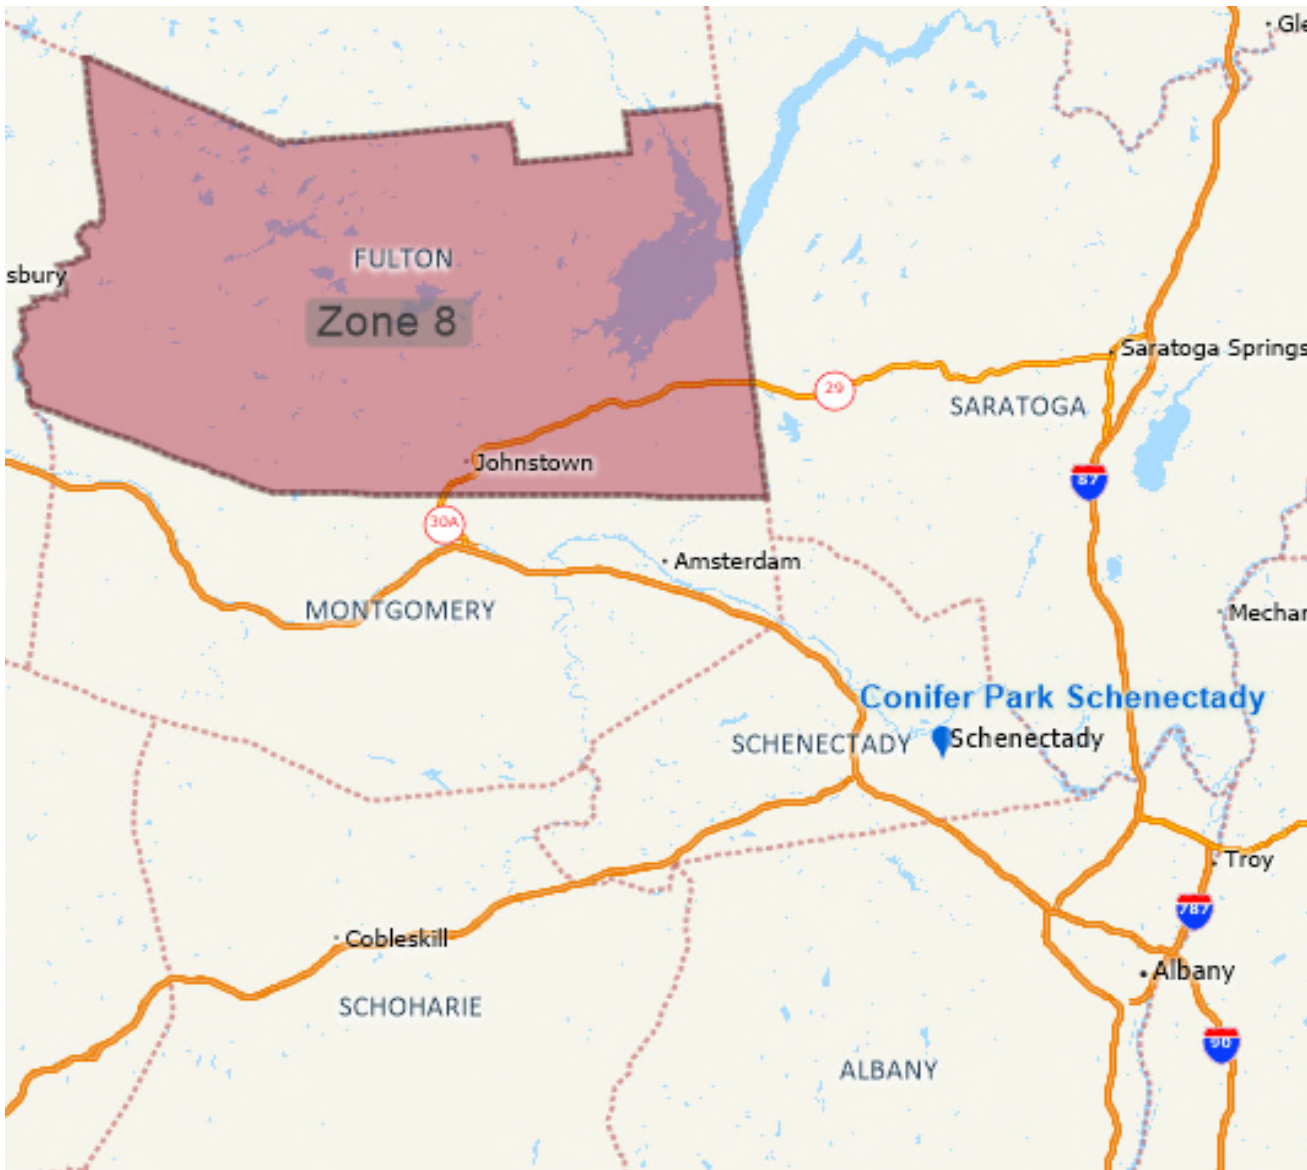

Facility Address:	600 Franklin St, Schenectady, NY 12305
Mode:	Taxi
Data Range:	July 2020-September 2020

Conifer Park-Schenectady-Zone 8 Map

Pickup/Drop-off Zip Codes: 12025, 12032, 12078, 12095, 12117, 12134, 13470