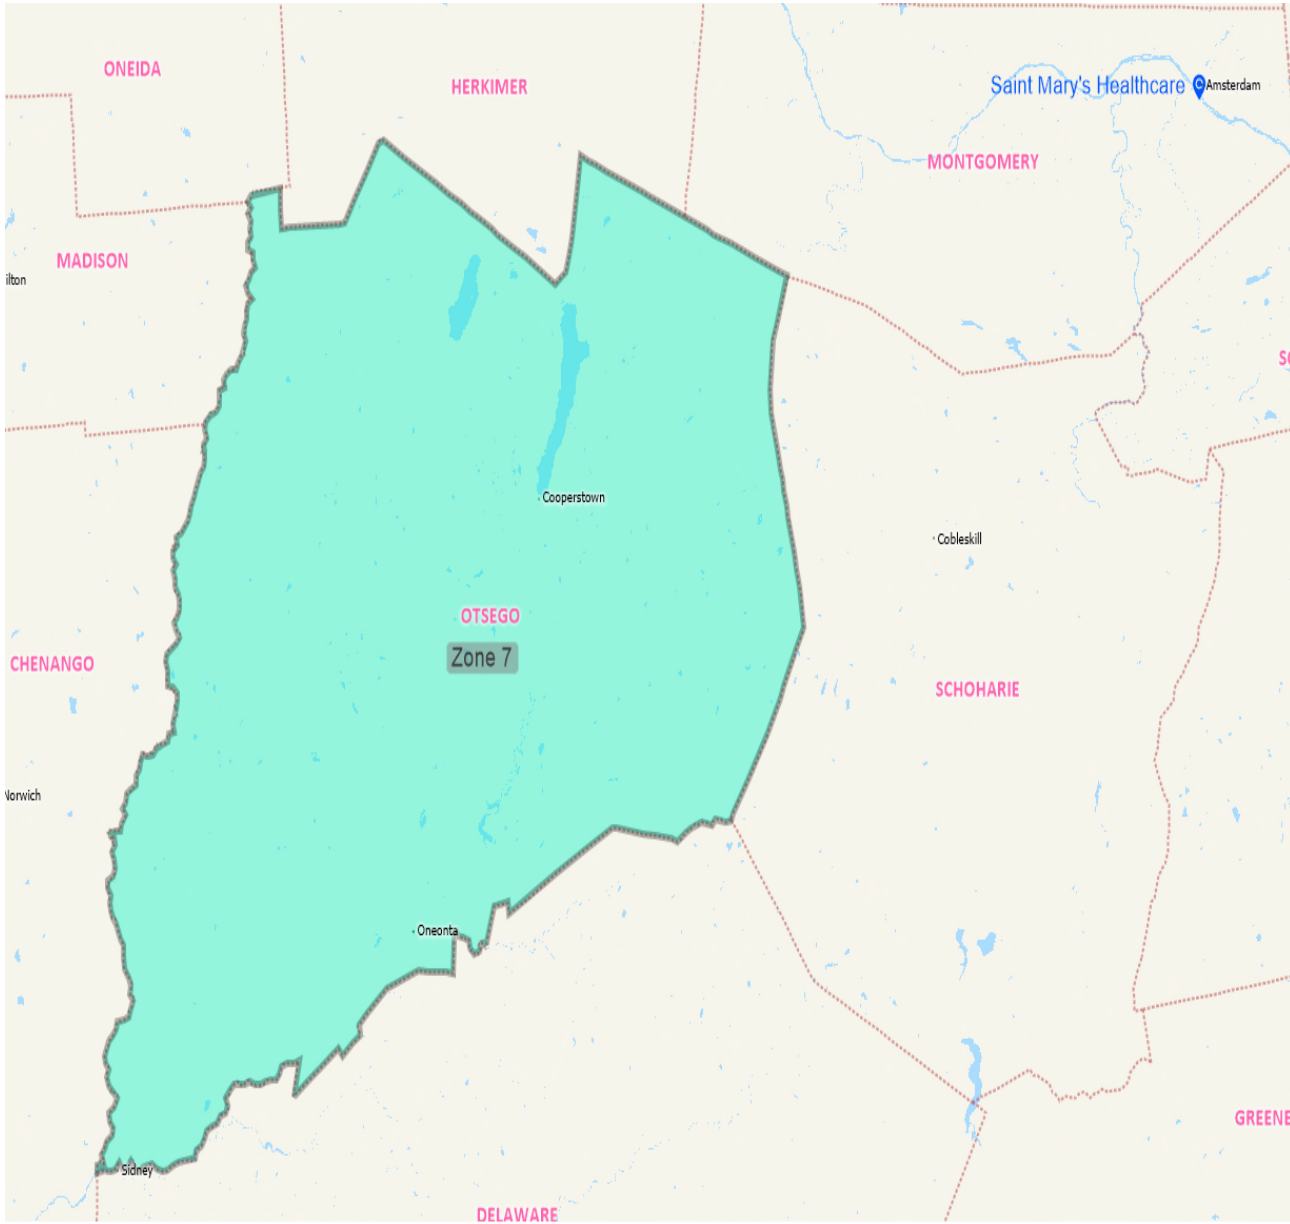

Preferred Provider Opportunity  
St. Mary's Healthcare Amsterdam-Zone 7

<b>Facility Address:</b>	4988 NY-30, Amsterdam, NY 12010
<b>Mode:</b>	Taxi
<b>Data Range:</b>	Jul 2020-Sep 2020

<u>All Taxi Transports-Monthly Trip Summary</u>	
Trip Legs	Total Mileage
190	8,545.6

<u>All Taxi Transports-Monthly Trip Detail</u>			
Zip Code	City	Trip Legs	Total Mileage
13320	Cherry Valley	95	3,687.3
12197	Worcester	66	3,381.3
13326	Cooperstown	30	1,477.0

Preferred Provider Opportunity  
St. Mary's Healthcare Amsterdam-Zone 7

Facility Address:	4988 NY-30, Amsterdam, NY 12010
Mode:	Taxi
Data Range:	Jul 2020-Sep 2020

St. Mary's Healthcare Amsterdam-Zone 7 Map

**Pickup/Drop-off Zip Codes:** 12036, 12064, 12116, 12149, 12155, 12197, 13315, 13317, 13320, 13326, 13333, 13335, 13337, 13342, 13348, 13361, 13411, 13415, 13439, 13450, 13468, 13482, 13485, 13488, 13491, 13750, 13776, 13796, 13807, 13808, 13809, 13810, 13820, 13825, 13834, 13838, 13843, 13849, 13859, 13861