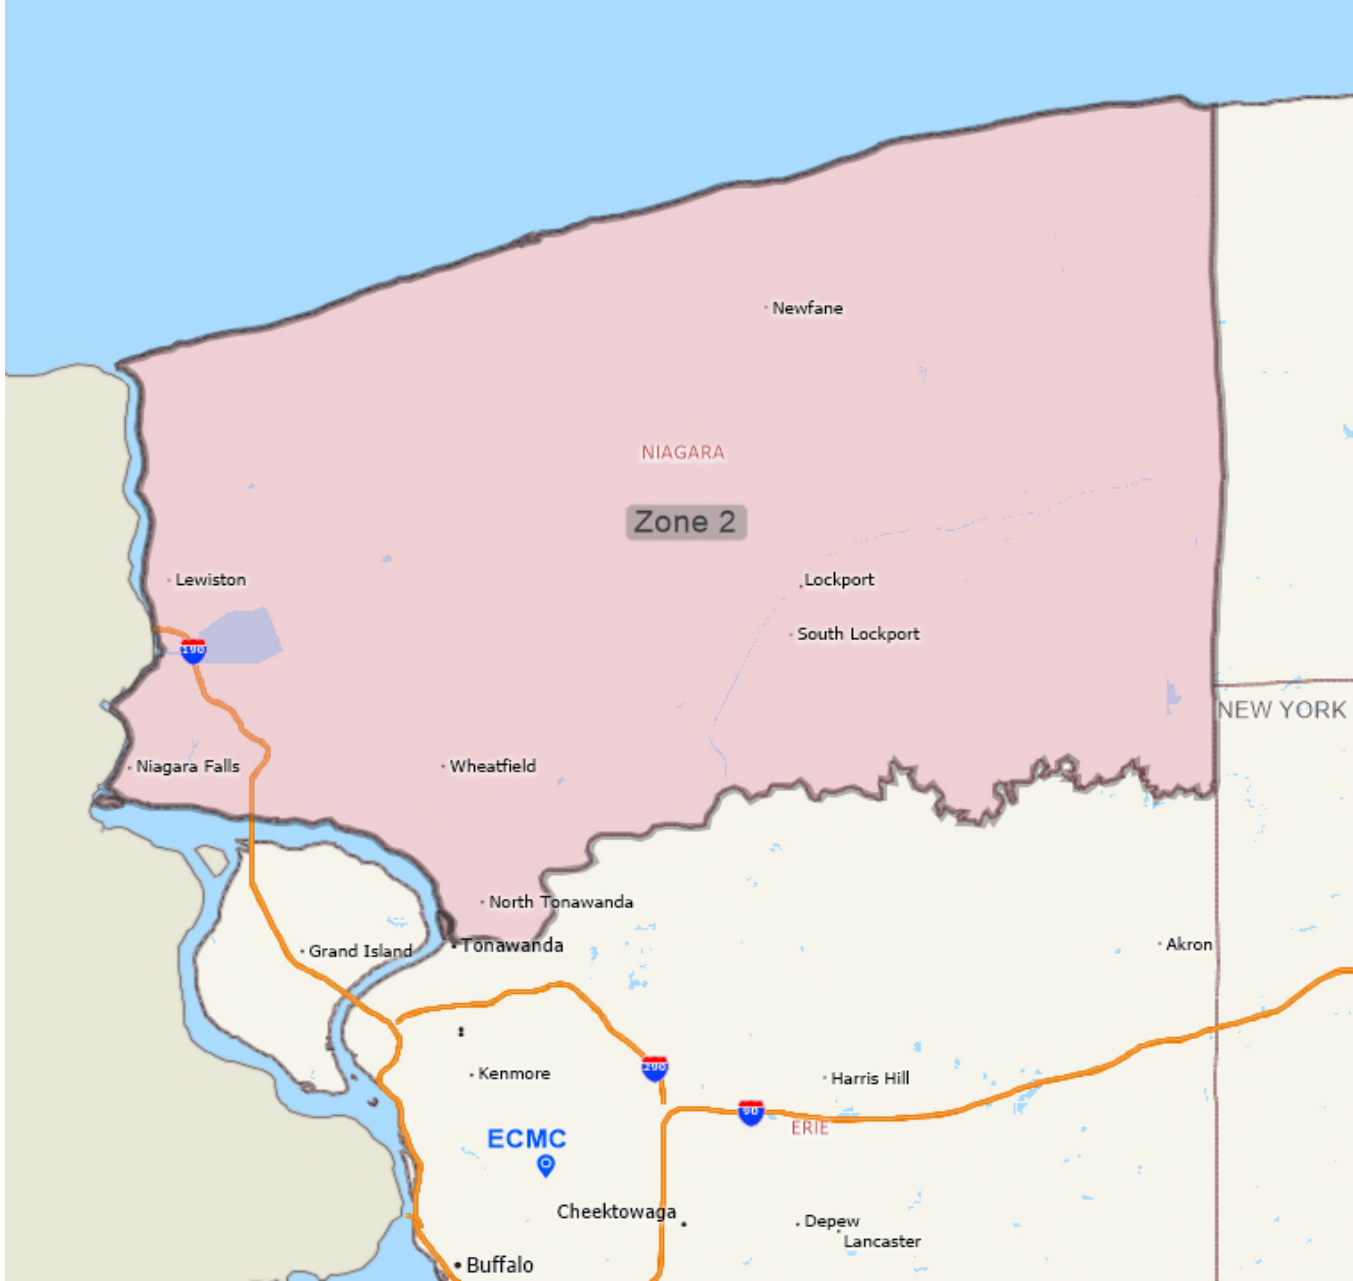

Preferred Provider Opportunity  
Erie County Medical Center Zone 2

<b>Facility Address:</b>	462 Grider St, Buffalo, NY 14215
<b>Mode:</b>	Ambulette
<b>Data Range:</b>	Jul 2020 - Sep 2020

<u>All Ambulette Transports-Monthly Trip Summary</u>	
Average Monthly Trip Legs	Average Monthly Total Mileage
<b>49</b>	<b>972.7</b>

<u>All Ambulette Transports-Monthly Trip Detail</u>			
Zip Code	City	Trip Legs	Total Mileage
14304	Niagara Falls	15	282.9
14301	Niagara Falls	11	215.1
14120	North Tonawanda	7	97.5
14094	Lockport	5	119.4
14305	Niagara Falls	5	93.9
14108	Newfane	3	101.4
14067	Gasport	1	21.5
14174	Youngstown	1	21.3
14303	Niagara Falls	1	19.8

Preferred Provider Opportunity  
Erie County Medical Center Zone 2

Facility Address:	462 Grider St, Buffalo, NY 14215
Mode:	Ambulette
Data Range:	Jul 2020 - Sep 2020

Erie County Medical Center - Zone 2 Map