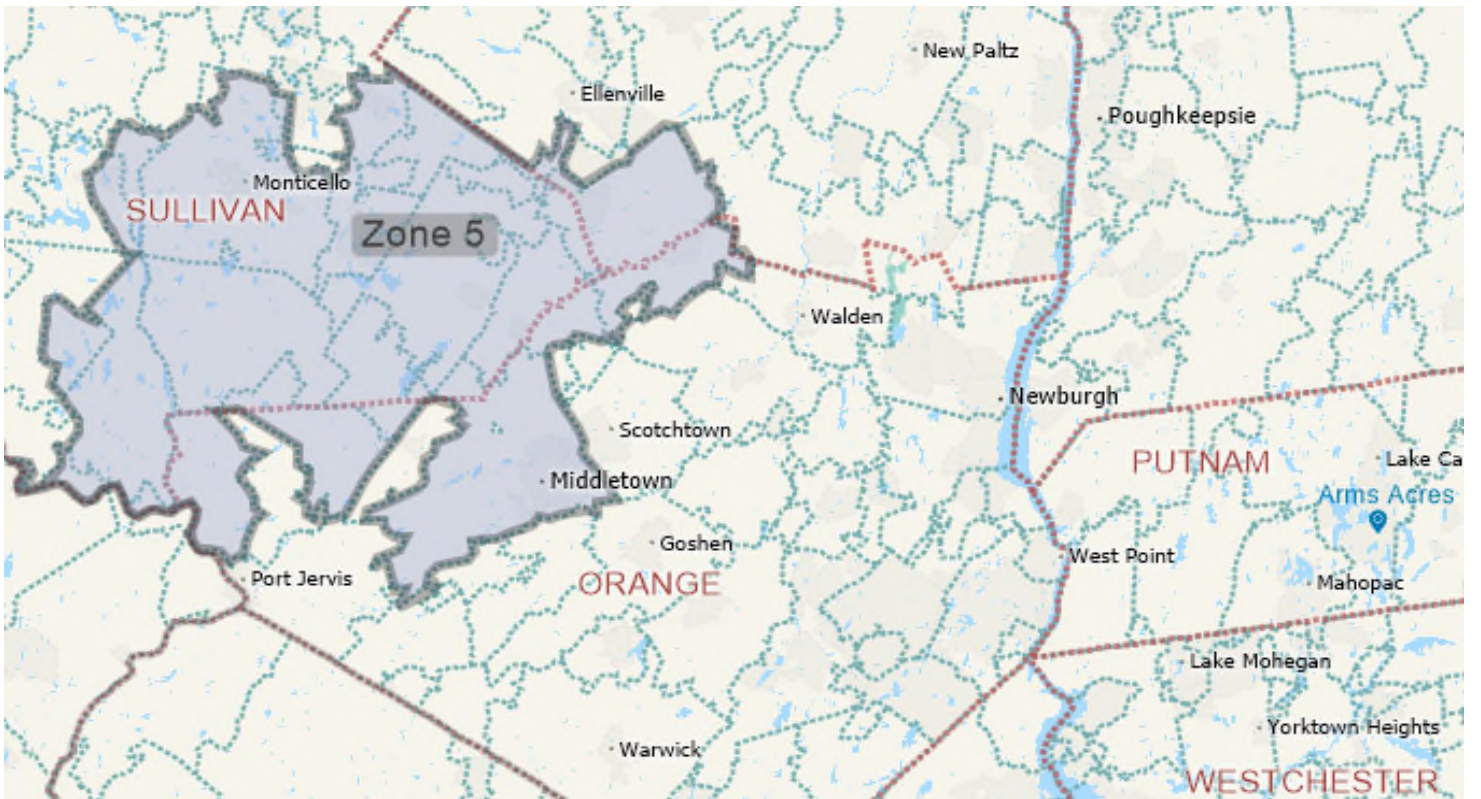

Facility Address:	21 Old Route 6, Carmel, NY 10512
Mode:	Taxi
Data Range:	Sep 2020 - Nov 2020

Arms Acres-Carmel Outpatient Clinic-Zone 5 Map

Pickup/Drop-off Zip Codes: 10940, 12483, 12566, 12701, 12721, 12722, 12729, 12737, 12738, 12743, 12751, 12762, 12763, 12769, 12770, 12775, 12777, 12778, 12780, 12781, 12785, 12789, 12790
Zip Codes only for Transports within Sullivan County